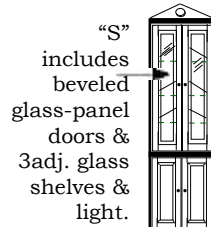

S

4 adj. shelves

$ 2,310
2,430
2,675

"S" includes beveled glass-panel doors & 3adj. glass shelves & light.

Orders must indicate: *"traditional"* (as drawn: handles are brushed brass; doors are solid raised panel)

OR *"craftsman"* (used with Craftsman Panel beds: with wood pegs and recessed-flat panel doors)

OR *"tansu"* (our unique solid, raised-flat panel doors; handles and knobs in any of the four finishes on the Colonial Bronze handle board.)

Desks include organizers. Glass panels (instead of wood panels) in the doors are optional at $35 per pair, beveled or flat. Add $80 for a canister light with one push-button switch or $95 with a touch dimmer.