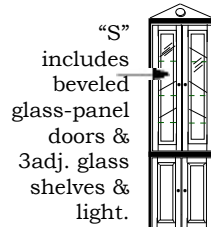

\$ 2,200  
2,315  
2,550

S

4 adj. shelves

\$ 2,310  
2,430  
2,675

"S" includes beveled glass-panel doors & 3adj. glass shelves & light.

Orders must indicate: *"traditional"* (as drawn: handles are brushed brass; doors are solid raised panel)