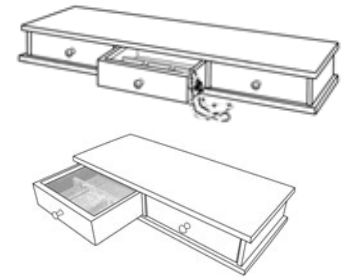

### Hillgren's Jewelry Box

11" w x 9" d x 5½" t

\$150  
Mirror backed  
lift-up top