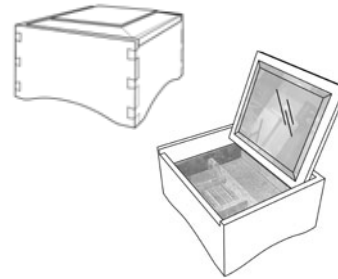

### Dictionary Stand

26" w x 15" d x 42" t

*The Dictionary Stand may be made to-order with a flip-up storage top for \$220 more.*

\$ 1,015  
1,065  
1,175

### Plant Stand

11¼" square x 27" tall  
(2) 8" square shelves

\$ 115

### Hillgren's Jewelry Box

11" w x 9" d x 5½" t

\$150  
Mirror backed  
lift-up top