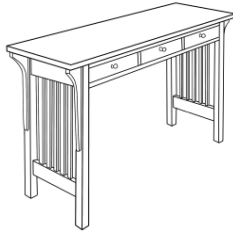

## Accessories

\* Art glass optional

**Craftsman Library\***

41w x 52t x 14d

oak, birch \$ 2,415  
cherry, maple 2,540  
walnut, mahogany 2,795

**Hall Table (A)**

58w x 31t x 18d

\$ 1,700  
1,785  
1,965