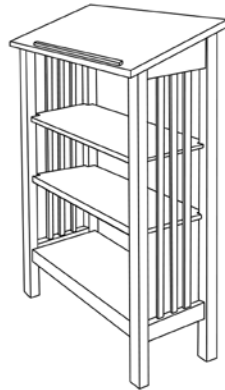

### Dictionary Stand

26" w x 15" d x 42" t

*The Dictionary Stand may be made to-order with a flip-up storage top for \$220 more.*

\$ 1,015  
1,065  
1,175