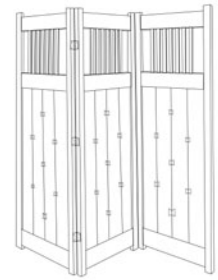

## Accessories

\* Art glass optional

**Craftsman Library\***

41w x 52t x 14d

oak, birch \$ 2,415  
cherry, maple 2,540  
walnut, mahogany 2,795

**Hall Table (A)**

58w x 31t x 18d

\$ 1,700  
1,785  
1,965

**Hall Table (B)**

58w x 31t x 18d

\$ 1,875  
1,960  
2,140

**Hall Table (C)**

48w x 31t x 16d

\$ 1,355  
1,425  
1,570

**All-wood Screen**

3 panels @ 23w x 67t