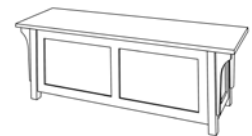

53½w x 25t x 14d

\$ 1,215  
1,280  
1,405

**Craftsman Cedar Chest**

49w x 24d x 24t

\$ 2,165  
2,275  
2,505

**Craftsman Bench Chest**

53w x 17d x 18t

\$ 1,810  
1,905  
2,100