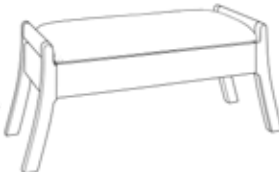

Cedar lined

**Artisan Window Bench**

52w x 22t x 18½d

1½ yards fabric

oak, birch \$ 1,470  
maple, cherry, ¼-sawn white oak 1,545  
walnut, mahogany, white oak dark 1,700

**Crofters Bench Chest**

47¾w x 36½t x 19d

1½ yds fabric

\$ 2,755  
2,900  
3,190

**Entrance Bench**

38w x 35t x 19d

1½ yds fabric

\$ 2,755  
2,900  
3,190

**Shinto Bench**

20w x 17t x 13d