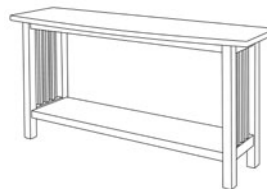

\$ 2,270  
2,385  
2,625

**Traditional Cedar Chest**

42w x 22d x 24t

oak, birch \$ 1,810  
cherry, maple 1,905  
walnut, mahogany 2,095

**Contemporary Cedar Chest**

42w x 22d x 24t

\$ 1,805  
1,900  
2,090

**Crofters Sofa Table**