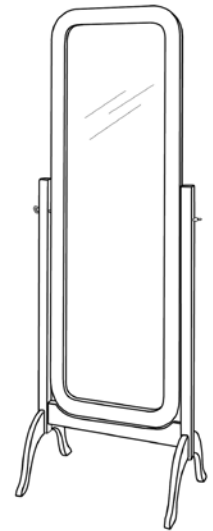

### Dictionary Stand

26" w x 15" d x 42" t

*The Dictionary Stand may be made to-order with a flip-up storage top for \$220 more.*

\$ 1,015  
1,065  
1,175

### CD Case

holds 550 CDs  
27" w x 7¾" d x 6¼" tall

From stock \$ 650  
To order \$ 755

### Cheval Mirror

71¼" tall

From stock \$ 990  
To order \$ 1,055

*We also keep various Waterfall Occasional Tables in stock, which are listed on another price sheet.*