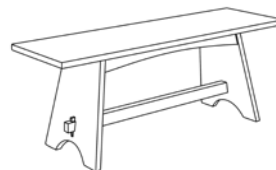

\$ 630  
665  
730

**Vanity Stool**

19½ x 15½

\$ 380  
395  
435

**Workstation Stool**

(16½" square) or

**Vanity Stool with Casters**

\$ 475 oak, birch  
495 maple, cherry  
545 walnut, mahogany