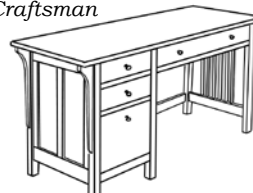

Desks & Lateral Files

Desk with Hutch

Hutch dimensions: 46w
48w x 55½h x 18d

oak, birch \$ 1,990
maple, cherry 2,090
walnut, mahogany 2,300

Modular

Student Desk

42 or 48w x 18d
Brass pulls

\$ 1,495
1,570
1,730

Shaker

Student Desk

49w x 19d
wooden knobs

\$ 1,620
1,705
1,880

Craftsman

Student Desk

57¾w x 22d
craftsman pegs

\$ 2,250
2,365
2,605

Classic

Student Desk

49w x 22d
Brass pulls

\$ 2,250
2,365
2,605

The Franklin Desk can travel in 3 pieces: two file towers separate from the top with its attached keyboard tray. Knee-hole is 27⅝" wide.

Craftsman Franklin Desk