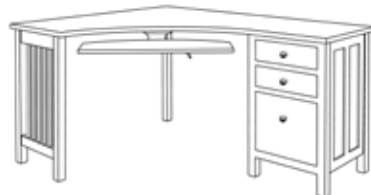

\$ 2,690
2,830
3,115

Classic

Jefferson Desk

59¾ w x 24d
Brass pulls

\$ 3,470
3,650
4,015

Our newest little Craftsman corner desk is sized to solve the small space problem: 48w x 18d on the left side x 60w x 20d on the right side. (Can be reversed for left-handed users.)

Little Corner Desk

38½d from arc to corner
Craftsman pegs

red oak, birch \$ 3,060
maple, cherry, quarter-sawn white oak 3,220
walnut, mahogany, ¼-sawn white oak with dark stain 3,540

Stand-up Desk

40w x 26d
41t front/45t back