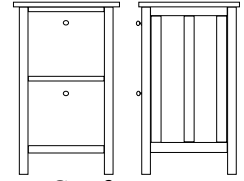

Craftsman Lateral File

32½h x 36¼w x 19d
Craftsman pegs

\$ 1,700
1,790
1,970

All file-size drawers are set up with file-hanging apparatus and run on metal glides. Any pencil drawer may be traded for a computer keyboard tray. Classic Jefferson and Craftsman Student desks have finished flat veneer backs; optional finished backs are available for the other pieces. Legal lateral file cabinets are 2" deeper than letter cabinets.

Shaker
2-dr Deskmate
32h x 17¹/₁₆w x 19d

oak, birch \$ 840
maple, cherry 885
mahogany, walnut 975

Modular
2-dr Deskmate
28³/₈h x 15¹⁵/₁₆w x 18d

\$ 765
805
885

Contemporary
2-dr Deskmate
28³/₈h x 15¹⁵/₁₆w x 18d

\$ 885
935
1,030

Classic
2-dr Deskmate
32h x 17¹/₁₆w x 19d

\$ 1,235
1,295
1,425

Craftsman
2-dr Deskmate
32¹/₂h x 19¹¹/₁₆w x 19d

\$ 1,110
1,165
1,285

Shaker
3-dr Deskmate

oak, birch \$ 925
maple, cherry 975
mahogany, walnut 1,075