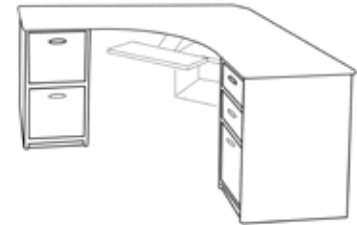

## Corner Computer Desks

### Craftsman Corner Desk 70

3-piece top; two desk mates; bookcase in corner  
70" x 70" x 20" deep wings x 30"h

	With Wood Pegs	With Mission Drop Pulls
red oak, birch	\$ 5,655	\$ 5,785
maple, cherry, ¼-sawn white oak	5,950	6,090
walnut, mahogany, white oak stained dark	6,545	6,685

### Corner Desk 65

1-piece solid curved top  
65" x 65" x 20" x 30"h

	Contemporary Style (drawn)	Craftsman Style
	\$ 4,020	\$ 4,390
	4,255	4,620
	4,735	5,080

This versatile corner desk does not have to stay in the corner. One wing has a finished *client-side* with a modesty panel between identical backs of the file unit and the bookcase. (The bookcase supports the corner.) The other wing has a finished back on the file unit but no modesty panel between the file and the side of the bookcase. This *open-side* is asymmetrical. (Subtract \$200 for no finished back on *open-side* deskmate.) The above drawing shows the "*client side*" on the right; it may be reversed by request.

The **Craftsman-65** version would have square edges on the top and two **Craftsman** 3-drawer deskmates (instead of two-drawer files).

Both **Craftsman** and **Contemporary** versions of this smaller corner desk have a one-piece top.