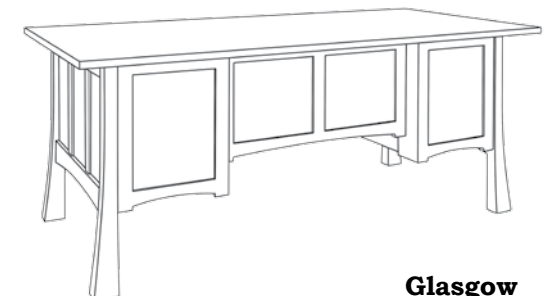

**Glasgow
Professional Desk**
36" deep x 73" long
red oak or birch $ 4,895
cherry or maple 5,150
walnut, mahogany 5,665
or ¼-sawn white oak stained dark