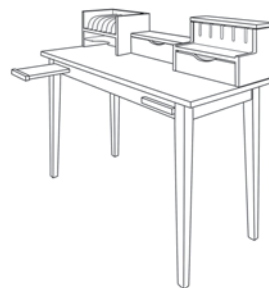

Includes:
 Black handles,
 knobs & hinges;
 3 LED lights in roof;
 fluorescent task light
 over desk;
 roll-about CPU case
 with power strip;
 adjustable keyboard tray;
 and
 rolling letter-file deskmate
 with flip-up work surface.

The two lateral files and
 cabinets in the credenza
 include large wood pegs.

Includes:
 Waterfall edge
 for the top; two
 adjustable shelves
 in each cabinet;
 hanging rails in
 lateral files and
 Mackintosh
 handles.

Wall-mount Hutch
 69 w x 36½ t x 17 d

\$ 2,345
 2,465
 2,710

Computer Secretary
 33 w x 77½ t x 20 d

\$ 3,990 red oak or birch
 4,205 cherry or maple
 4,625 walnut, mahogany
 or ¼-sawn white oak stained dark

**Small Table
 Desks**

46 w x 30 t
 x 22 d

**Table Desk with
 keyboard tray**

\$ 1,460
 1,540
 1,690

**Laptop Desk with
 docking station**

\$ 2,470
 2,600
 2,860

*Iron knobs
 are standard.
 Tambour not available
 in birch, white oak
 or curly maple.*