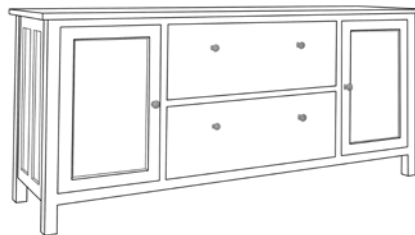

## Fine Furniture for Office Equipment

**Computer Workstation**  
66 1/4 w x 87 h x 26 d

Black handles, knobs & hinges.  
Crown Molding add \$265.  
Cathedral-top doors add \$170.  
Includes 3 canister lights in roof,  
fluorescent light over desk, power strip  
in roll-about CPU case, adjustable keyboard tray,  
letter-file deskmat with flip-up work surface.

red oak, birch  
maple, cherry, 1/4-sawn white oak  
walnut, mahogany, 1/4-sawn white oak stained dark

**Computer Secretary**  
33 w x 77 1/2 h x 20 d

Iron knobs  
are standard.  
Tambour not  
available  
in white oak.

\$ 6,285  
6,620  
7,280

3,990  
4,205  
4,625

**Small Table Desks**  
46 w x 30 h x 22 d

**Glasgow**  
**Office Credenza**  
71 w x 33 h x 20 3/4 d

\$ 3,820  
4,025  
4,425

**Craftsman**  
**Office Credenza**  
69 w x 32 1/2 h x 19 d

\$ 2,470  
2,600  
2,860

Two large lateral files (letter size) sit between two nice-sized cupboards. The *Glasgow* has a Waterfall edge on the top unless requested otherwise. Handles are the Mackintosh handles.