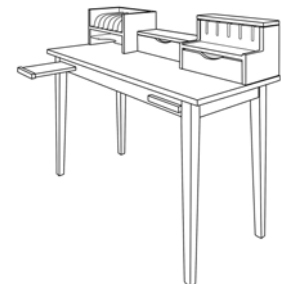

## Fine Furniture for Office Equipment

**Computer Workstation**  
66 1/4 w x 87 h x 26 d

Black handles, knobs & hinges.  
Crown Molding add \$265.  
Cathedral-top doors add \$170.  
Includes 3 canister lights in roof,  
fluorescent light over desk, power strip  
in roll-about CPU case, adjustable keyboard tray,  
letter-file deskmat with flip-up work surface.

red oak, birch  
maple, cherry, 1/4-sawn white oak  
walnut, mahogany, 1/4-sawn white oak stained dark

**Computer Secretary**  
33 w x 77 1/2 h x 20 d

Iron knobs  
are standard.  
Tambour not  
available  
in white oak.

\$ 6,285  
6,620  
7,280

3,990  
4,205  
4,625

**Small Table Desks**  
46 w x 30 h x 22 d

**Glasgow**  
**Office Credenza**  
71 w x 33 h x 20 3/4 d

\$ 3,820  
4,025  
4,425

**Craftsman**  
**Office Credenza**  
69 w x 32 1/2 h x 19 d