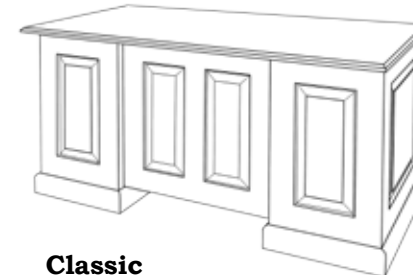

*Finished on all sides, these
 desks are perfect for center stage.*

**Table
 Desks**

Glasgow Desk
 32" deep x 66" long
 \$ 4,145
 4,360
 4,800

Crofters Oval Desk
 35" deep x 66" long
 \$ 2,570
 2,705
 2,980

Mission Table Desk
 32" deep x 72" long
 \$ 2,570
 2,705
 2,980

Table Desk
 32" deep x 66" long
 \$ 2,365
 2,490
 2,740

red oak or birch
 cherry or maple
 walnut, mahogany
 or ¼-sawn white oak stained dark