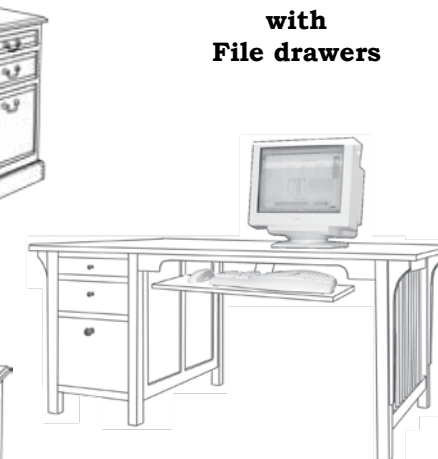

**Craftsman
Home Office Desk**
32" deep x 66" long
$ 3,350
3,525
3,880

**with
File drawers**