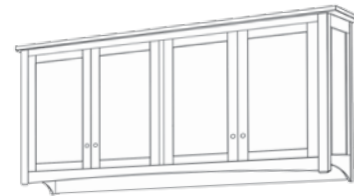

Includes:
 Black handles,
 knobs & hinges;
 3 LED lights in roof;
 fluorescent task light
 over desk;
 roll-about CPU case
 with power strip;
 adjustable keyboard tray;
 and
 rolling letter-file deskmate
 with flip-up work surface.

Indicate *classic* or *tansu* style doors.

Computer Workstation
 66¼ w x 87 t x 26 d

\$ 6,285 red oak or birch
 6,620 cherry or maple
 7,280 walnut, mahogany
 or ¼-sawn white oak stained dark

Indicate *wood* or *glass*
panel doors for the hutch.
 Art glass and lights are
 optional.

The two lateral files and
 cabinets in the credenza
 include large wood pegs.

Includes:
 Waterfall edge
 for the top; two
 adjustable shelves
 in each cabinet;
 hanging rails in
 lateral files and
 Mackintosh
 handles.