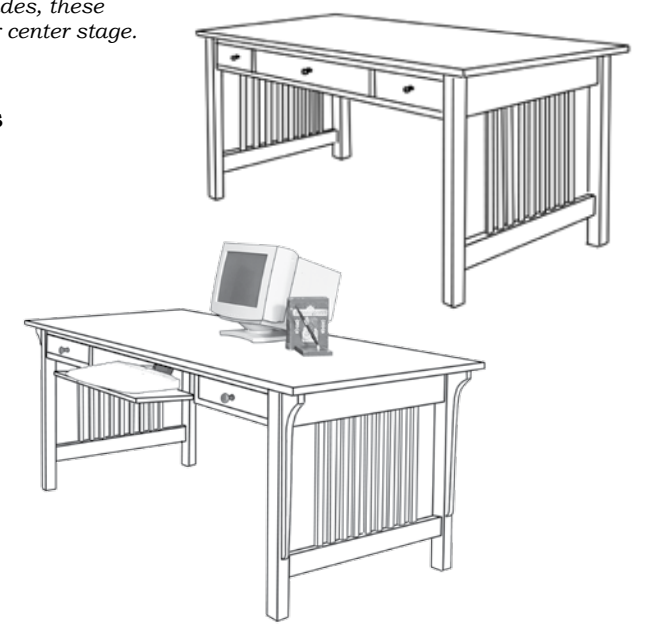

Includes:
 Black handles,
 knobs & hinges;
 3 LED lights in roof;
 fluorescent task light
 over desk;
 roll-about CPU case
 with power strip;
 adjustable keyboard tray;
 and
 rolling letter-file deskmate
 with flip-up work surface.

The two lateral files and
 cabinets in the credenza
 include large wood pegs.

Includes:
 Waterfall edge
 for the top; two
 adjustable shelves
 in each cabinet;
 hanging rails in
 lateral files and
 Mackintosh
 handles.

**Small Table
 Desks**

46 w x 30 t
 x 22 d

**Table Desk with
 keyboard tray**

\$ 1,460
 1,540
 1,690

**Laptop Desk with
 docking station**

\$ 2,470
 2,600
 2,860

*Iron knobs
 are standard.
 Tambour not available
 in birch, white oak
 or curly maple.*

*Finished on all sides, these
 desks are perfect for center stage.*

**Table
 Desks**

Glasgow Desk
 32" deep x 66" long
 \$ 4,145
 4,360
 4,800

Crofters Oval Desk
 35" deep x 66" long
 \$ 2,570
 2,705
 2,980