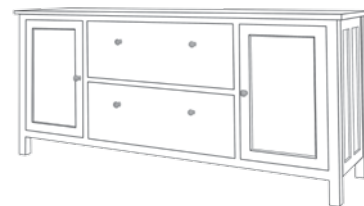

Includes:
 Black handles,
 knobs & hinges;
 3 LED lights in roof;
 fluorescent task light
 over desk;
 roll-about CPU case
 with power strip;
 adjustable keyboard tray;
 and
 rolling letter-file deskmate
 with flip-up work surface.

Indicate *classic* or *tansu* style doors.

Computer Workstation
 66¼ w x 87 t x 26 d

\$ 6,285 red oak or birch
 6,620 cherry or maple
 7,280 walnut, mahogany
 or ¼-sawn white oak stained dark

Indicate *wood* or *glass*
panel doors for the hutch.
 Art glass and lights are
 optional.

The two lateral files and
 cabinets in the credenza
 include large wood pegs.

Includes:
 Waterfall edge
 for the top; two
 adjustable shelves
 in each cabinet;
 hanging rails in
 lateral files and
 Mackintosh
 handles.