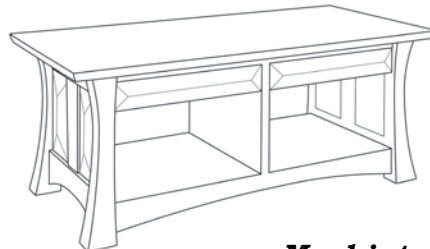

Mackintosh Coordinates

Linen Press

41½" wide x 43" tall x 14½" deep

\$ 2,485
2,615
2,875

red oak or birch
¼-sawn white oak, cherry or maple
walnut, mahogany, or ¼-sawn white oak stained dark

Designed originally for storing sheets, table napkins, and other textiles, the linen press is now considered decorative furniture, at home anywhere in the house.

Glasgow Hall Table

48" wide x 32½" tall x 16" deep

\$ 2,485
2,615
2,875

Reflecting the shape of our Glasgow Desk, this hall table can work hard in the office, or sit leisurely behind a sofa.

Mackintosh End Table

21" w x 22" t x 25" d

\$ 1,117 red oak or birch
1,175 ¼-sawn white oak, cherry or maple
1,293 walnut, mahogany, white oak stained dark

Mackintosh Coffee Table

46" w x 18¼" t x 21¼" d

\$ 1,596
1,680
1,848

Like the linen press, these tables sport diamond point drawer faces and side panels. Besides being perfect pieces to place with a Mackintosh sofa, loveseat or chair, they are works of art in their own right.

Small Map Chest

35" square x 18¼" tall

\$ 2,675
2,815
3,095

This smaller map chest has two drawers that appear to be three. The top surface is edged in our unique Waterfall profile.

Sectionial Coffee table