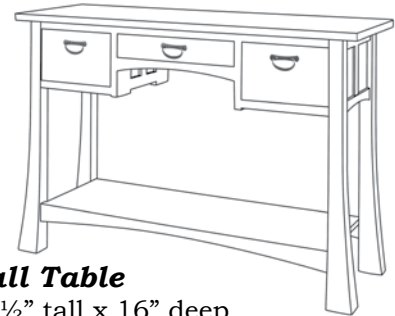

Mackintosh Coordinates

Linen Press

41½" wide x 43" tall x 14½" deep

\$ 2,485
2,615
2,875

red oak or birch
¼-sawn white oak, cherry or maple
walnut, mahogany, or ¼-sawn white oak stained dark

Designed originally for storing sheets, table napkins, and other textiles, the linen press is now considered decorative furniture, at home anywhere in the house.

Glasgow Hall Table

48" wide x 32½" tall x 16" deep

\$ 2,485
2,615
2,875

Reflecting the shape of our Glasgow Desk, this hall table can work hard in the office, or sit leisurely behind a sofa.

Mackintosh End Table

Small Map Chest

35" square x 18¼" tall

\$ 2,675
2,815
3,095

This smaller map chest has two drawers that appear to be three. The top surface is edged in our unique Waterfall profile.

Sectionial Coffee table