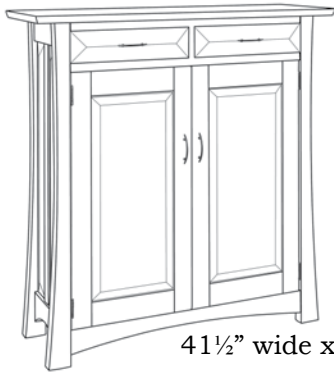

Mackintosh Coordinates

Linen Press

41½" wide x 43" tall x 14½" deep

\$ 2,485
2,615
2,875

red oak or birch
¼-sawn white oak, cherry or maple
walnut, mahogany, or ¼-sawn white oak stained dark

Designed originally for storing sheets, table napkins, and other textiles, the linen press is now considered decorative furniture, at home anywhere in the house.

Glasgow Hall Table

48" wide x 32½" tall x 16" deep

\$ 2,485
2,615
2,875

Reflecting the shape of our Glasgow Desk, this hall table can work hard in the office, or sit leisurely behind a sofa.

Mackintosh End Table

21" w x 22" t x 25" d

\$ 1,117 red oak or birch
1,175 ¼-sawn white oak, cherry or maple
1,293 walnut, mahogany, white oak stained dark

Mackintosh Coffee Table

46" w x 18¼" t x 21¼" d

\$ 1,596
1,680
1,848

Like the linen press, these tables sport diamond point drawer faces and side panels. Besides being perfect pieces to place with a Mackintosh sofa, loveseat or chair, they are works of art in their own right.

Small Map Chest

35" square x 18¼" tall

\$ 2,675
2,815
3,095

This smaller map chest has two drawers that appear to be three. The top surface is edged in our unique Waterfall profile.

Sectionial Coffee table