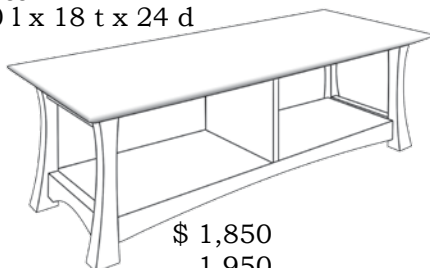

35" square x 18¼" tall

$ 2,675
2,815
3,095

This smaller map chest has two drawers that appear to be three. The top surface is edged in our unique Waterfall profile.

Sectionial Coffee table

60 l x 18 t x 24 d