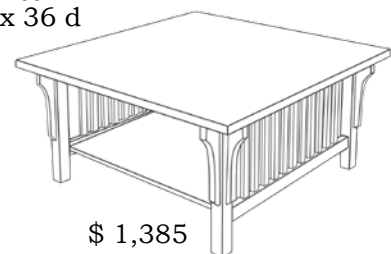

Small Map Chest

35" square x 18¼" tall

\$ 2,675
2,815
3,095

This smaller map chest has two drawers that appear to be three. The top surface is edged in our unique Waterfall profile.

Sectionial Coffee table

60 l x 18 t x 24 d

\$ 1,850
1,950
2,145

red oak or birch
cherry or maple
walnut, mahogany, or white oak stained dark

Square Crofters Coffee

36 l x 17 t x 36 d

\$ 1,385
1,455
1,605