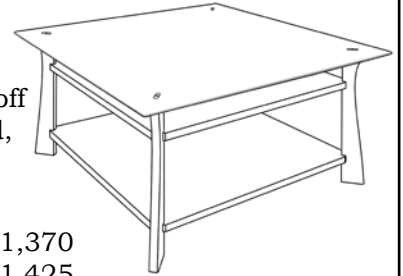

Waterfall Occasional Tables

Waterfall Coffee Table

48w x 22d x 17t

Two shelves grace this elegantly simple coffee table. The through-tenons are wedged with ebony.

\$ 1,040	red oak or birch	\$ 1,370
1,095	¼-sawn white oak, cherry or maple	1,425
1,205	walnut, mahogany, or white oak stained dark	1,535

36" Square WF Coffee Table

36w x 36d x 17t

A nice shape to show off beautiful, hand-rubbed, oiled solid hardwood.

Waterfall End Table

18w x 24d x 22t

The matching end table in the *Waterfall* line: \$250 custom fee for a drawer under top shelf.

Waterfall Corner Table

24 x 24 x 32t

24" per side with a curved front edge and through-tenons (21¾" deep from corner to front edge) + \$265 for drawer.

The Secant Table

44w x 15d x 32t

These organic lines result in a small table that seems to grow out of the wall.

54w x 18d x 31t

Two 18½" drawers make sense in the hall or behind a sofa.

Available in a petite size 50w x 16d x 30t.

2 sizes
same price