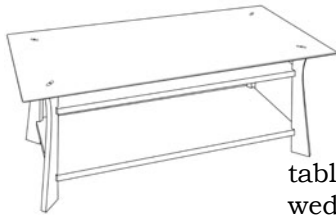

Waterfall Occasional Tables

Waterfall Coffee Table

48w x 22d x 17t

Two shelves grace this elegantly simple coffee table. The through-tenons are wedged with ebony.

\$ 1,040	red oak or birch	\$ 1,370
1,095	¼-sawn white oak, cherry or maple	1,425
1,205	walnut, mahogany, or white oak stained dark	1,535

36" Square WF Coffee Table

36w x 36d x 17t

A nice shape to show off beautiful, hand-rubbed, oiled solid hardwood.

Waterfall End Table

18w x 24d x 22t

The matching end table in the *Waterfall* line: \$250 custom fee for a drawer under top shelf.

\$ 810	red oak or birch	\$ 1,455
850	¼-sawn white oak, cherry or maple	1,530
935	walnut, mahogany, or white oak stained dark	1,685

Waterfall Telephone Stand

30w x 20d x 32t

A more private table, with drawer and semi-enclosed shelves. For each dimension change add \$120.

Waterfall Corner Table

24 x 24 x 32t

24" per side with a curved front edge and through-tenons (21¾" deep from corner to front edge) + \$265 for drawer.

The Secant Table

44w x 15d x 32t

These organic lines result in a small table that seems to grow out of the wall.