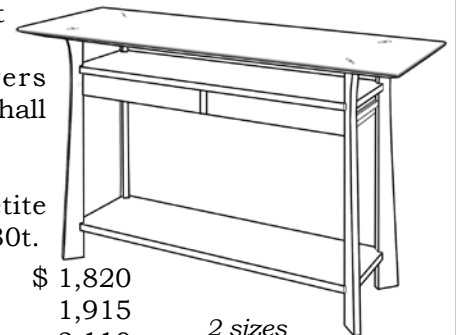

Waterfall Corner Table

24 x 24 x 32t

24" per side with a curved front edge and through-tenons (21¾" deep from corner to front edge) + \$265 for drawer.

The Secant Table

44w x 15d x 32t

These organic lines result in a small table that seems to grow out of the wall.

Also, available in Demi-Lune size 12 x 34.

\$ 1,305	red oak or birch	\$ 1,820
1,370	¼-sawn white oak, cherry or maple	1,915
1,510	walnut, mahogany, or white oak stained dark	2,110

2 sizes
same price

Waterfall Hall Table

54w x 18d x 31t

Two 18½" drawers make sense in the hall or behind a sofa.

Available in a petite size 50w x 16d x 30t.

2 sizes
same price