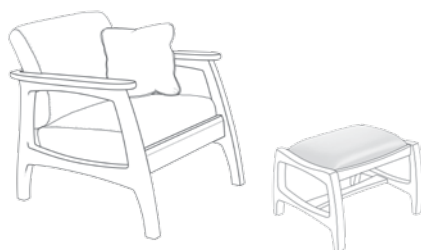

Linnaea

Mid-century Modern

Futon Furniture

These Woodley Futons are priced here with the Crofters style arms.

Sofa 79¼" wide 9½ yds $ 3,515 3,700 4,070	Loveseat 64¾" wide 7½ yds $ 3,060 3,220 3,545	Chair 31" wide 4 yds $ 2,600 2,740 3,015	Footstool 22" wide 1½ yds $ 656 690 759	Chair futon and ottoman 35½" wide $ 2,062 2,152 2,344 or ¼-sawn white oak stained dark	Full size bed futon couch 84" wide $ 2,182 2,277 2,480