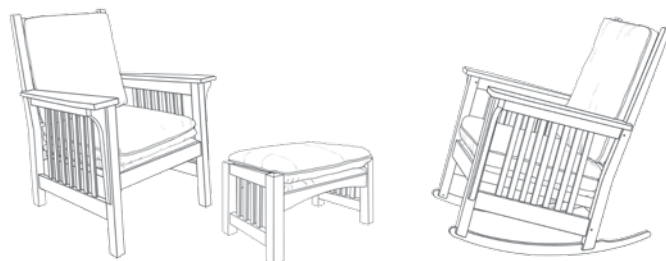

Our unique flair

Sofa	Loveseat		Chair	Sectional
82" wide	64" wide		38" wide	111" x 86¾"
12 yds	9 yds		5 yds	26 yds
\$ 4,345	\$ 3,925	red oak or birch	\$ 3,395	\$ 11,305
4,570	4,130	cherry or maple	3,570	11,900
5,030	4,545	walnut, mahogany	3,930	13,090
		or ¼-sawn white oak stained dark		

Parlor

A lighter, taller Mission

Arts & Crafts Roots

English Turn-of-the-century

Sofa 82½" wide 13 yds \$ 3,560 3,745 4,120	Loveseat 64¾" wide 9½ yds \$ 3,120 3,280 3,610	Chair 31" wide 3 yds \$ 1,320 1,385 1,525	Footstool 22" wide 1½ yds \$ 610 640 705	Bungalow Rocker 3 yds \$ 1,320 1,385 1,525	Morris Chair & Footstool 33" wide 5 yds red oak or birch \$ 3,165 cherry or maple 3,330 walnut, mahogany 3,665 or ¼-sawn white oak stained dark
--	--	---	--	---	--