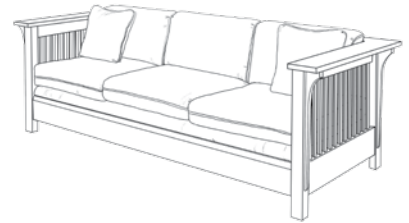

Living Room Seating

Crofters

*Traditional Mission
(tight seat)*

Crofters

*Traditional Mission
(loose seat)*

Sofa	Loveseat	Chair		Chair	Loveseat	Sofa
83" wide	65" wide	39" wide		39" wide	65" wide	83" wide
7½ yds	5 yds	3 yds		5 yds	9 yds	12 yds
\$ 3,230	\$ 2,830	\$ 2,415	red oak or birch	\$ 2,605	\$ 3,040	\$ 3,470
3,400	2,975	2,540	cherry or maple	2,740	3,200	3,650
3,740	3,275	2,795	walnut, mahogany	3,015	3,520	4,015
			or ¼-sawn white oak stained dark			

Unlimited fabric choice:

*Upholstered pieces have customer-supplied fabric, which you can buy from us, or bring in your own.
Chairs include one throw pillow; sofas and loveseats include two.*

Mackintosh