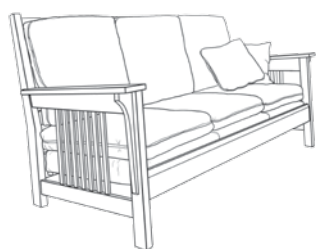

Unlimited fabric choice:

*Upholstered pieces have customer-supplied fabric, which you can buy from us, or bring in your own.
Chairs include one throw pillow; sofas and loveseats include two.*

Mackintosh

Our unique flair

Sofa	Loveseat		Chair	Sectional
82" wide	64" wide		38" wide	111" x 86¾"
12 yds	9 yds		5 yds	26 yds
\$ 4,345	\$ 3,925	red oak or birch	\$ 3,395	\$ 11,305
4,570	4,130	cherry or maple	3,570	11,900
5,030	4,545	walnut, mahogany	3,930	13,090
		or ¼-sawn white oak stained dark		