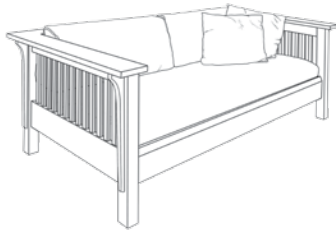

Living Room Seating

Crofters

*Traditional Mission
(tight seat)*

Crofters

*Traditional Mission
(loose seat)*

Sofa	Loveseat	Chair		Chair	Loveseat	Sofa
83" wide	65" wide	39" wide		39" wide	65" wide	83" wide
7½ yds	5 yds	3 yds		5 yds	9 yds	12 yds
\$ 3,230	\$ 2,830	\$ 2,415	red oak or birch	\$ 2,605	\$ 3,040	\$ 3,470
3,400	2,975	2,540	cherry or maple	2,740	3,200	3,650
3,740	3,275	2,795	walnut, mahogany	3,015	3,520	4,015
			or ¼-sawn white oak stained dark			

Our unique flair

Sofa	Loveseat		Chair	Sectional
82" wide	64" wide		38" wide	111" x 86¾"
12 yds	9 yds		5 yds	26 yds
\$ 4,345	\$ 3,925	red oak or birch	\$ 3,395	\$ 11,305
4,570	4,130	cherry or maple	3,570	11,900
5,030	4,545	walnut, mahogany	3,930	13,090
		or ¼-sawn white oak stained dark		