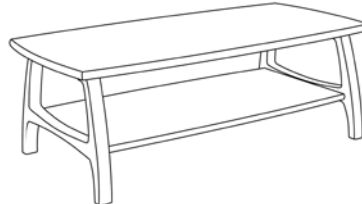

79¼" wide
x 37½" deep x 34" tall

Sofa

9½ yds in
COM leather
\$ 3,515 \$ 4,715
3,700 4,900
4,070 5,270

birch
cherry or maple
walnut or mahogany

The clean organic lines of the Linnaea Collection led us to look for a name with an organic feel. The collection has an updated Danish modern look, but somehow, we gravitated to the national flower of Sweden, "linnaea borealis". And, of course, there's Carl Linnaeus, the Swedish botanist who invented the system scientists use to name plants and animals, such as "linnaea borealis", the Latin name for the northern "twinflower". Choice of fabric is unlimited, as it is customer-supplied fabric which you can buy from Hardwood Artisans, or elsewhere (COM = customer own material.) The sofa and loveseat include two toss pillows; the chair has one.

22½" w x 22½" d
x 22" tall

End Table

\$ 895
940
1,035

22½" w x 48" long
x 16" tall

Coffee Table

\$ 995 birch
1,050 cherry or maple
1,155 walnut or mahogany

48" x 18" bowfront top
x 28" tall

Linnaea Sofa Table

\$ 760
800
880

Six lights make this display hutch (with 13¹/₂" interior depth) truly illuminating. The sideboard has 3 drawers for linens and things, and two cabinets 21" tall x 15¹/₄" wide, each with an adjustable shelf behind tambour doors.