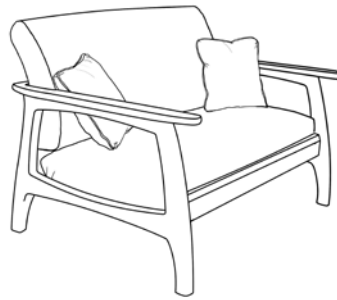

The Linnaea Living Room

30¼" wide (24¼" w cushion)
x 35½" deep x 34" tall

Chair

4 yards in
COM leather
\$ 2,600 \$ 3,190
2,740 3,330
3,015 3,605

61" wide
x 37½" deep x 34" tall

Loveseat

7½ yds in
COM leather
\$ 3,060 \$ 4,035
3,220 4,195
3,545 4,520

79¼" wide
x 37½" deep x 34" tall

Sofa

9½ yds in
COM leather
\$ 3,515 \$ 4,715
3,700 4,900
4,070 5,270

birch
cherry or maple
walnut or mahogany

The clean organic lines of the Linnaea Collection led us to look for a name with an organic feel. The collection has an updated Danish modern look, but somehow, we gravitated to the national flower of Sweden, "linnaea borealis". And, of course, there's Carl Linnaeus, the Swedish botanist who invented the system scientists use to name plants and animals, such as "linnaea borealis", the Latin name for the northern "twinflower". Choice of fabric is unlimited, as it is customer-supplied fabric which you can buy from Hardwood Artisans, or elsewhere (COM = customer own material.) The sofa and loveseat include two toss pillows; the chair has one.

22½" w x 22½" d
x 22" tall

End Table

\$ 895
940
1,035

22½" w x 48" long
x 16" tall

Coffee Table

\$ 995 birch
1,050 cherry or maple
1,155 walnut or mahogany

48" x 18" bowfront top
x 28" tall

Linnaea Sofa Table

\$ 760
800
880

Six lights make this display hutch (with 13¹/₂" interior depth) truly illuminating. The sideboard has 3 drawers for linens and things, and two cabinets 21" tall x 15¹/₄" wide, each with an adjustable shelf behind tambour doors.