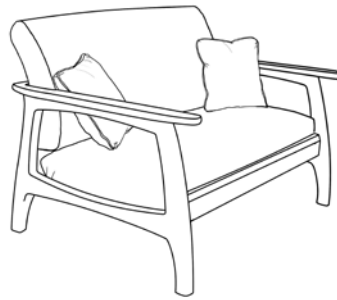

## The Linnaea Collection

30¼" wide (24¼ w cushion)  
x 35½" deep x 34" tall

### Chair

4 yards in  
COM leather  
\$2,600 3,190  
2,740 3,330  
3,015 3,605

61" wide  
x 37½" deep x 34" tall