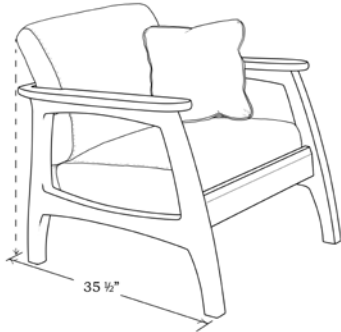

The Linnaea Living Room

30¼" wide (24¼" w cushion)
x 35½" deep x 34" tall

Chair

4 yards in
COM leather
\$ 2,600 \$ 3,190
2,740 3,330
3,015 3,605

61" wide
x 37½" deep x 34" tall

Loveseat

7½ yds in
COM leather
\$ 3,060 \$ 4,035
3,220 4,195
3,545 4,520

22½" w x 22½" d
x 22" tall

End Table

\$ 895
940
1,035

22½" w x 48" long
x 16" tall

Coffee Table

\$ 995 birch
1,050 cherry or maple
1,155 walnut or mahogany

48" x 18" bowfront top
x 28" tall

Linnaea Sofa Table

Linnaea Sideboard and Hutch

Base: 66" w x 32³/₈" t x 22" d
Hutch: 66" w x 42⁷/₈" t x 14" d

with hutch	base only
\$ 5,955	\$ 3,344
6,270	3,520
6,895	3,870

Linnaea Chair

24" w x 30¹/₂" t x 23" d
(curved front legs unless otherwise requested)

\$ 760
800
880

Six lights make this display hutch (with 13¹/₂" interior depth) truly illuminating. The sideboard has 3 drawers for linens and things, and two cabinets 21" tall x 15¹/₄" wide, each with an adjustable shelf behind tambour doors.