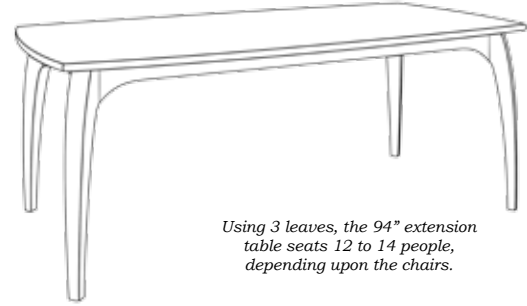

22½" w x 22½" d
x 22" tall

End Table

\$ 895
940
1,035

22½" w x 48" long
x 16" tall

Coffee Table

\$ 995 birch
1,050 cherry or maple
1,155 walnut or mahogany

48" x 18" bowfront top
x 28" tall

Linnaea Sofa Table

\$ 1,900
2,050
2,355

24" diameter
x 24" tall

Linnaea Round Table

\$ 715 birch
750 cherry or maple
825 walnut or mahogany

22" w x 18½" deep
x 15¾" tall

Footstool

1½ yds in
COM leather
\$ 656 \$ 856
690 890
759 959

The Linnaea Dining Room

Using 3 leaves, the 94" extension table seats 12 to 14 people, depending upon the chairs.

Linnaea Pedestal Table

42" wide x 60" long

Fixed	Extension 1 leaf @ 18"	
\$ 2,595	\$ 3,475	birch
2,735	3,660	cherry or maple
3,005	4,026	walnut or mahogany

Linnaea 4-leg Table

Two lengths, both 42" wide

Fixed 78"	Ext. 78" 2 leaves @ 18"	Fixed 94"	Ext. 94" 3 leaves @ 16"
\$ 2,875	\$ 4,465	\$ 3,155	\$ 4,845
3,025	4,700	3,325	5,100
3,330	5,170	3,660	5,610

These dining room counterparts to our new *Linnaea Collection* combine mid-century roots with the simply beautiful lines our customers have come to expect from Hardwood Artisans. Available in both pedestal and 4-leg versions, the tables have a modified bull-nosed edge which we call a "pencil edge" and a boat-shaped top. The pedestal version allows for 6 chairs to fit comfortably around it at 60" long; 8 chairs when using the included 18 inch self-storing leaf; 10 chairs with an optional, non-storing leaf (\$325). The 78" 4-leg table allows for 2 of the *Linnaea* arm chairs to fit between the legs (or 3 of our *Middleburg* side chairs) seating 6 (or 8). The 94" table seats two more diners.