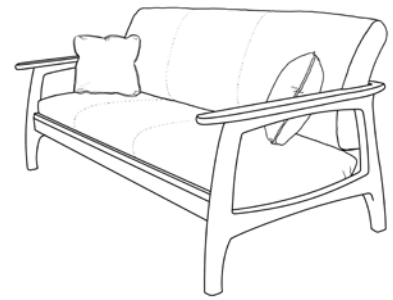

The Linnaea Living Room

30¼" wide (24¼" w cushion)
x 35½" deep x 34" tall

Chair

4 yards in
COM leather
\$ 2,600 \$ 3,190
2,740 3,330
3,015 3,605

61" wide
x 37½" deep x 34" tall

Loveseat

7½ yds in
COM leather
\$ 3,060 \$ 4,035
3,220 4,195
3,545 4,520

79¼" wide
x 37½" deep x 34" tall

Sofa

9½ yds in
COM leather
\$ 3,515 \$ 4,715
3,700 4,900
4,070 5,270

birch
cherry or maple
walnut or mahogany

The clean organic lines of the Linnaea Collection led us to look for a name with an organic feel. The collection has an updated Danish modern look, but somehow, we gravitated to the national flower of Sweden, "linnaea borealis". And, of course, there's Carl Linnaeus, the Swedish botanist who invented the system scientists use to name plants and animals, such as "linnaea borealis", the Latin name for the northern "twinflower". Choice of fabric is unlimited, as it is customer-supplied fabric which you can buy from Hardwood Artisans, or elsewhere (COM = customer own material.) The sofa and loveseat include two toss pillows; the chair has one.

22½" w x 22½" d
x 22" tall

End Table

\$ 895
940
1,035

22½" w x 48" long
x 16" tall

Coffee Table

\$ 995 birch
1,050 cherry or maple
1,155 walnut or mahogany

48" x 18" bowfront top
x 28" tall

Linnaea Sofa Table