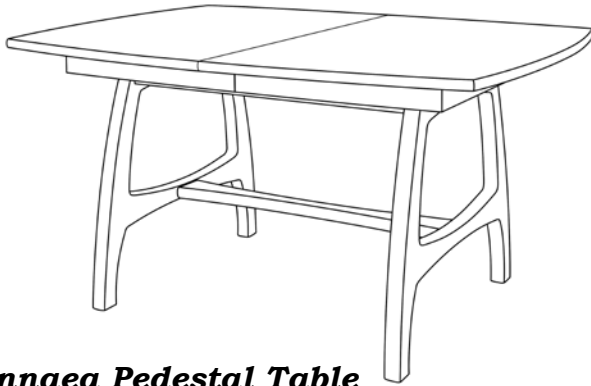

The Linnaea Collection

Linnaea Pedestal Table

42" wide x 60" long

Fixed	Extension
$ 2,540	$ 3,450
2,670	3,630
2,940	3,995