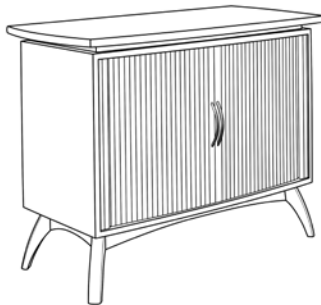

22½ w x 22½ d  
x 22 tall

### **Linnaea Pedestal Table**

42" wide x 60" long

Fixed	Extension
\$ 2,540	\$ 3,450
2,670	3,630
2,940	3,995

### **Linnaea 4-leg Table**

Two fixed dimension sizes: 42" wide

	78" long	94" long
birch	\$ 3,155	\$ 3,630
cherry or maple	3,325	3,825
walnut or mahogany	3,655	4,205

These tables and chairs, the dining room counterparts to our new Linnaea Collection, combine mid-century roots with the simply beautiful lines our customers have come to expect from Hardwood Artisans. Available in both pedestal and 4-leg versions, the tables have a modified bull-nosed edge which we call a "pencil edge" and a boat-shaped top. The pedestal style allows for 6 chairs to fit comfortably around it at 60" long; 8 chairs when using the included 18 inch self-storing leaf; ten chairs with an optional, non-storing leaf (\$325). The 78" 4-leg table allows for 2 of the Linnaea arm chairs to fit between the legs (or 3 of our Middleburg side chairs) seating 6 (or 8). The 94" table seats two more diners.