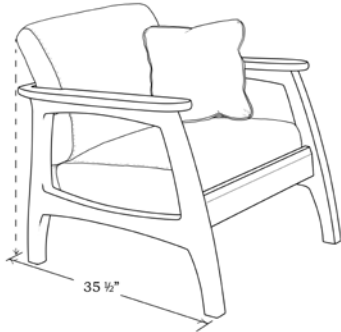

## The Linnaea Collection

30¼" wide (24¼ w cushion)  
x 35½" deep x 34" tall

### Chair

4 yards in  
COM leather  
\$2,600 3,190  
2,740 3,330  
3,015 3,605

61" wide  
x 37½" deep x 34" tall