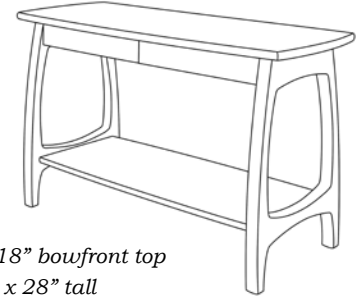

22½" w x 22½" d
x 22" tall

End Table

\$ 895
940
1,035

22½" w x 48" long
x 16" tall

Coffee Table

\$ 995 birch
1,050 cherry or maple
1,155 walnut or mahogany

48" x 18" bowfront top
x 28" tall

Linnaea Sofa Table

\$ 1,900
2,050
2,355

24" diameter
x 24" tall

Linnaea Round Table

\$ 715 birch
750 cherry or maple
825 walnut or mahogany

22" w x 18½" deep
x 15¾" tall

Footstool

1½ yds in
COM leather
\$ 656 \$ 856
690 890
759 959

\$ 760
800
880

Six lights make this display hutch (with 13¹/₂" interior depth) truly illuminating. The sideboard has 3 drawers for linens and things, and two cabinets 21" tall x 15¹/₄" wide, each with an adjustable shelf behind tambour doors.