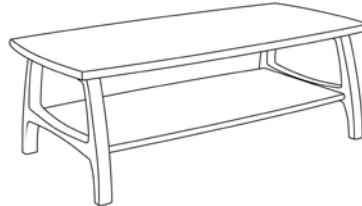

### Sofa

9½ yds in  
COM leather  
\$ 3,515 \$ 4,715  
3,700 4,900  
4,070 5,270

The clean, organic lines of the Linnaea Collection led us to look for a name with an organic feel. The collection has an updated Danish modern look, but somehow, we gravitated to the national flower of Sweden, "linnaea borealis". And, of course, there's Carl Linnaeus, the Swedish botanist who invented the system scientists use to name plants and animals, such as "linnaea borealis", the Latin name for the northern "twinflower". Choice of fabric is unlimited, as it is customer-supplied fabric which you can buy from Hardwood Artisans, or elsewhere. (COM = customer own material) The sofa and loveseat include two toss pillows; the chair has one.

22½ w x 22½ d  
x 22 tall

### End Table

\$ 895  
940  
1,035

22½ w x 48 long  
x 16 tall