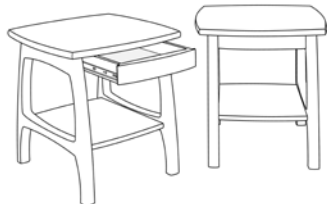

The Linnaea Living Room

30¼" wide (24¼" w cushion)
x 35½" deep x 34" tall

Chair

4 yards in
COM leather
\$ 2,600 \$ 3,190
2,740 3,330
3,015 3,605

61" wide
x 37½" deep x 34" tall

Loveseat

7½ yds in
COM leather
\$ 3,060 \$ 4,035
3,220 4,195
3,545 4,520

79¼" wide
x 37½" deep x 34" tall

Sofa

9½ yds in
COM leather
\$ 3,515 \$ 4,715
3,700 4,900
4,070 5,270

birch
cherry or maple
walnut or mahogany

The clean organic lines of the Linnaea Collection led us to look for a name with an organic feel. The collection has an updated Danish modern look, but somehow, we gravitated to the national flower of Sweden, "linnaea borealis". And, of course, there's Carl Linnaeus, the Swedish botanist who invented the system scientists use to name plants and animals, such as "linnaea borealis", the Latin name for the northern "twinflower". Choice of fabric is unlimited, as it is customer-supplied fabric which you can buy from Hardwood Artisans, or elsewhere (COM = customer own material.) The sofa and loveseat include two toss pillows; the chair has one.

22½" w x 22½" d
x 22" tall

End Table

\$ 895
940
1,035

22½" w x 48" long
x 16" tall

Coffee Table

\$ 995 birch
1,050 cherry or maple
1,155 walnut or mahogany

48" x 18" bowfront top
x 28" tall

Linnaea Sofa Table

\$ 760
800
880

Six lights make this display hutch (with 13¹/₂" interior depth) truly illuminating. The sideboard has 3 drawers for linens and things, and two cabinets 21" tall x 15¹/₄" wide, each with an adjustable shelf behind tambour doors.