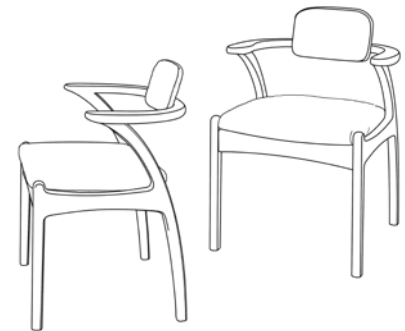

### **Linnaea 4-leg Table**

Two fixed dimension sizes: 42" wide

	78" long	94" long
birch	\$ 3,155	\$ 3,630
cherry or maple	3,325	3,825
walnut or mahogany	3,655	4,205

These tables and chairs, the dining room counterparts to our new Linnaea Collection, combine mid-century roots with the simply beautiful lines our customers have come to expect from Hardwood Artisans. Available in both pedestal and 4-leg versions, the tables have a modified bull-nosed edge which we call a "pencil edge" and a boat-shaped top. The pedestal style allows for 6 chairs to fit comfortably around it at 60" long; 8 chairs when using the included 18 inch self-storing leaf; ten chairs with an optional, non-storing leaf (\$325). The 78" 4-leg table allows for 2 of the Linnaea arm chairs to fit between the legs (or 3 of our Middleburg side chairs) seating 6 (or 8). The 94" table seats two more diners.

### **Linnaea Cabinet**

42" w x 22" d x 30" t

\$ 2,900  
3,050  
3,355

birch  
cherry or maple  
walnut or mahogany

Tambour doors slide open to reveal three haberdasher drawers on the right for silver or linen; the cabinet space on the left is great for anything from cookbooks to china to wine glasses.

### **Linnaea Mirror**

22" w x 55½" t

\$ 660  
695  
765

The Linnaea chair is comfortable for a wide range of diners.

The mirror may be hung vertically or horizontally.