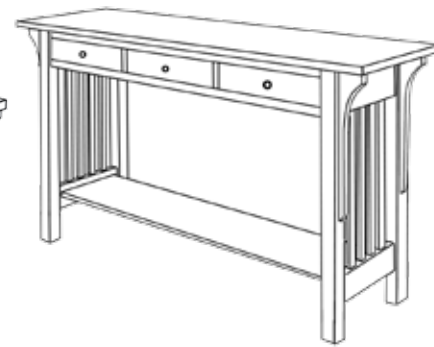

Hall Table (A)

**Hall Table (B)
with lower shelf**

58 l x 31 t x 18 d

$ 1,875
1,960
2,140