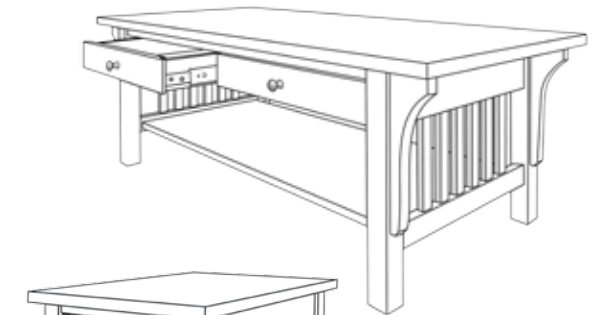

54 l x 31 t x 18 d

\$ 1,820
 1,915
 2,110

Living Room Coffee and End Tables

Hardwood Artisans offers several distinct styles of living room tables, available in any of our wood choices and finishes. In addition to the pieces shown here, we make matching bookcases and cabinets of all sorts. If needed, the dimensions given are easily changed; drawers and lower shelves can be added or taken away.

Ask your sales associate for custom pricing.

Crofters

*Traditional
 Mission*

Coffee Table

48 l x 17 t x 22 d

\$ 980
 1,030
 1,135

End Table

18 w x 22 t x 24 d