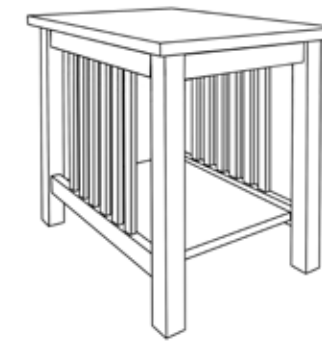

54 l x 31 t x 18 d

\$ 1,820
 1,915
 2,110

Living Room Coffee and End Tables

Hardwood Artisans offers several distinct styles of living room tables, available in any of our wood choices and finishes. In addition to the pieces shown here, we make matching bookcases and cabinets of all sorts. If needed, the dimensions given are easily changed; drawers and lower shelves can be added or taken away.

Ask your sales associate for custom pricing.

Crofters

*Traditional
 Mission*

Coffee Table

48 l x 17 t x 22 d

\$ 980
 1,030
 1,135

End Table

18 w x 22 t x 24 d