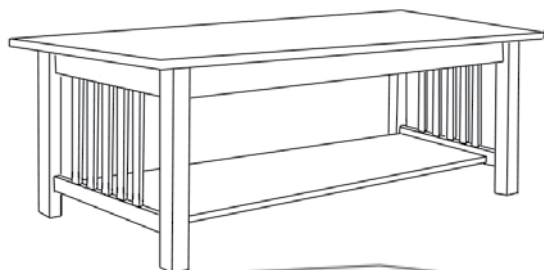

Living Room Coffee and End Tables

Hardwood Artisans offers several distinct styles of living room tables, available in any of our wood choices and finishes. In addition to the pieces shown here, we make matching hall tables, sofa tables, bookcases and cabinets of all sorts. If needed, the dimensions given are easily changed. Drawers and lower shelves can be added or taken away. Ask your sales associate for pricing.

Crofters

Traditional Mission

Coffee Table

48 l x 17 t x 22 d

\$ 980
1,030
1,135

End Table

18 w x 22 t x 24 d

\$ 760
800
880

End Table with drawer

18 w x 22 t x 24 d

\$ 880
925
1,020

Coffee Table with drawers

48 l x 17 t x 22 d

\$ 1,395
1,470
1,620

red oak or birch
cherry or maple
walnut, mahogany
or 1/4-sawn white oak stained dark