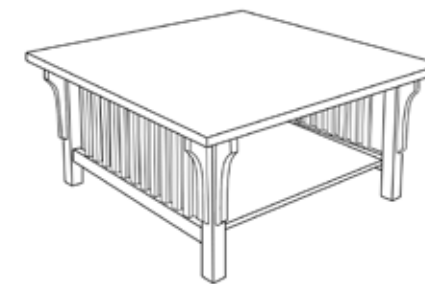

20 w x 22 t x 24 d

\$ 1,000
1,050
1,200

Sofa Table

60 l x 24 t x 11½* d

\$ 1,095
1,150
1,300

**Square
Coffee Tables**

Crofters Square

36" sq x 17" t