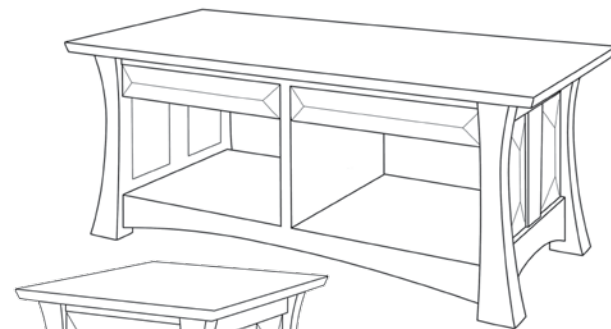

Shaker

Simply Elegant

End Table

18 w x 22 t x 24 d

\$ 680
715
785

Mackintosh

Like no other

**End Table
with drawer**