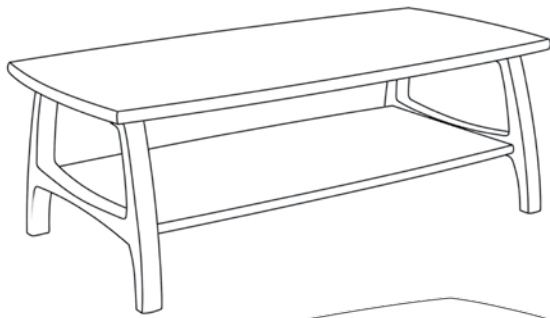

Linnaea

*Mid-century
Modern*