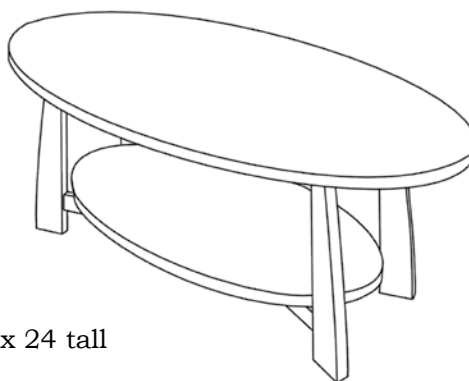

Crofters

Traditional Mission

Coffee Table

48 l x 17 t x 22 d

\$ 980
1,030
1,135

End Table

18 w x 22 t x 24 d

\$ 760
800
880

End Table with drawer

18 w x 22 t x 24 d

\$ 880
925
1,020

Coffee Table with drawers

48 l x 17 t x 22 d

\$ 1,395
1,470
1,620

red oak or birch
cherry or maple
walnut, mahogany
or 1/4-sawn white oak stained dark

Bungalow

Cozy Arts & Crafts

Oval Coffee Table

48 l x 17 t x 24 d

\$ 820
865
950

Round End Table

20 diameter x 24 tall

\$ 565
595
655