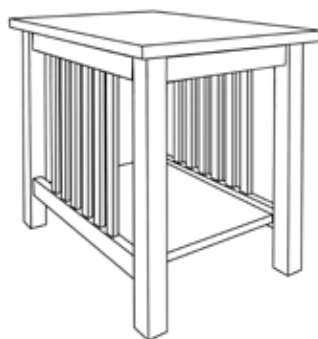

Living Room Coffee and End Tables

Hardwood Artisans offers several distinct styles of living room tables, available in any of our wood choices and finishes. In addition to the pieces shown here, we make matching hall tables, sofa tables, bookcases and cabinets of all sorts. If needed, the dimensions given are easily changed. Drawers and lower shelves can be added or taken away. Ask your sales associate for pricing.

Crofters

Traditional Mission

Coffee Table

48 l x 17 t x 22 d

\$ 980
1,030
1,135

End Table

18 w x 22 t x 24 d

\$ 760
800
880

End Table with drawer

18 w x 22 t x 24 d

\$ 880
925
1,020

Coffee Table with drawers

48 l x 17 t x 22 d

\$ 1,395
1,470
1,620

red oak or birch
cherry or maple
walnut, mahogany
or 1/4-sawn white oak stained dark