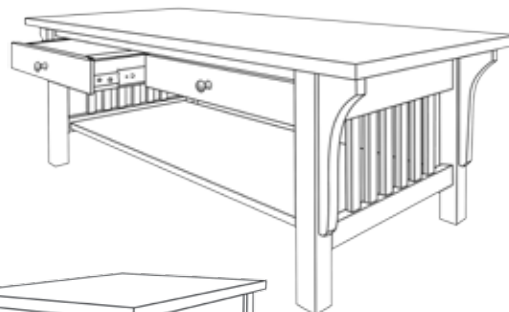

Living Room Coffee and End Tables

Hardwood Artisans offers several distinct styles of living room tables, available in any of our wood choices and finishes. In addition to the pieces shown here, we make matching hall tables, sofa tables, bookcases and cabinets of all sorts. If needed, the dimensions given are easily changed. Drawers and lower shelves can be added or taken away. Ask your sales associate for pricing.

Crofters

Traditional Mission

Coffee Table

48 l x 17 t x 22 d

\$ 980
1,030
1,135

End Table

18 w x 22 t x 24 d

\$ 760
800
880