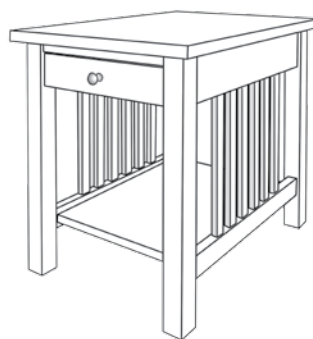

Living Room Coffee and End Tables

Hardwood Artisans offers several distinct styles of living room tables, available in any of our wood choices and finishes. In addition to the pieces shown here, we make matching hall tables, sofa tables, bookcases and cabinets of all sorts. If needed, the dimensions given are easily changed. Drawers and lower shelves can be added or taken away. Ask your sales associate for pricing.

Crofters

Traditional Mission

Coffee Table

48 l x 17 t x 22 d

\$ 980
1,030
1,135

End Table

18 w x 22 t x 24 d

\$ 760
800
880

End Table with drawer

18 w x 22 t x 24 d

\$ 880
925
1,020

Coffee Table with drawers

48 l x 17 t x 22 d

\$ 1,395
1,470
1,620

red oak or birch
cherry or maple
walnut, mahogany
or 1/4-sawn white oak stained dark