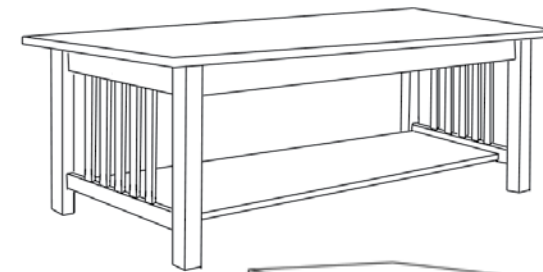

Crofters

*Traditional
Mission*