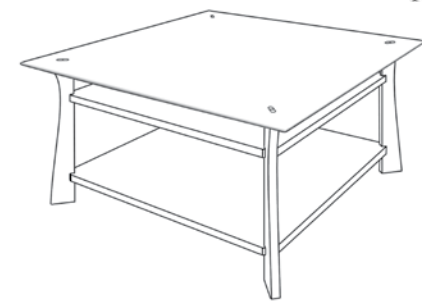

Waterfall Square

36" sq x 17" t

$ 1,370
1,425
1,535
or ¼-sawn white oak stained dark

**Shaker Square
with drawer**

42" sq x 17" t

$ 1,057
1,092
1,162