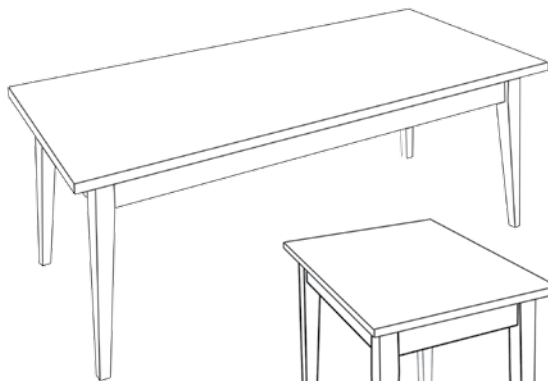

End Table with drawer
22½ w x 22⅞ t x 22½ d

\$ 895
940
1,035
red oak or birch
cherry or maple
walnut, mahogany
or ¼-sawn white oak stained dark

End Table
18 w x 22 t x 24 d

\$ 810
850
935

Coffee Table
48 w x 17 t x 22 d

\$ 1,040
1,095
1,205

Shaker

Simply Elegant

Mackintosh

Like no other

Coffee Table
48 l x 17 t x 22 d

\$ 680
715
785

End Table
18 w x 22 t x 24 d