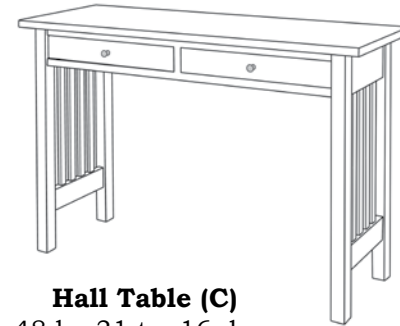

58 l x 31 t x 18 d

\$ 1,875
 1,960
 2,140

Linnaea Sofa Table

48 l x 28 t x 18 d bowfront top

\$ 1,900 red oak or birch
 2,050 cherry or maple
 2,355 walnut, mahogany
 or ¼-sawn white oak stained dark

Hall Table (C)