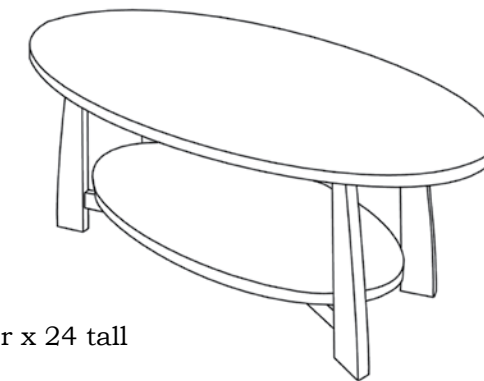

Ask your sales associate for custom pricing.

Crofters

*Traditional
 Mission*

Coffee Table

48 l x 17 t x 22 d

\$ 980
 1,030
 1,135

End Table

18 w x 22 t x 24 d

\$ 760
 800
 880

red oak or birch
 cherry or maple
 walnut, mahogany
 or ¼-sawn white oak stained dark

**End Table
 with drawer**

18 w x 22 t x 24 d

\$ 880
 925
 1,020

**Coffee Table
 with drawers**

48 l x 17 t x 22 d

\$ 1,395
 1,470
 1,620

Bungalow

Cozy Arts & Crafts

**Oval
 Coffee Table**

48 l x 17 t x 24 d

\$ 820
 865
 950

**Round
 End Table**

20 diameter x 24 tall