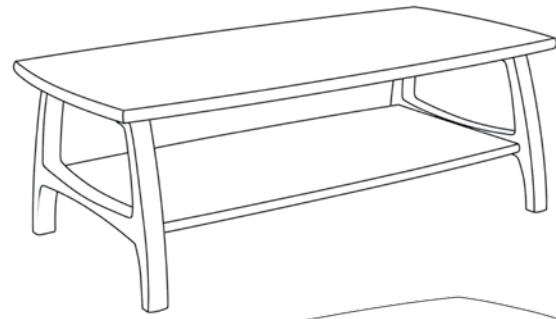

Linnaea

*Mid-century
Modern*