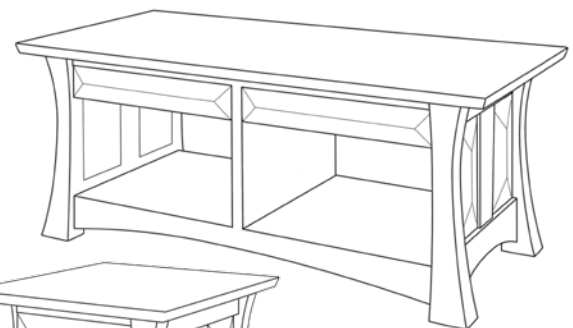

End Table with drawer
22½ w x 22⅞ t x 22½ d

\$ 895
940
1,035
red oak or birch
cherry or maple
walnut, mahogany
or ¼-sawn white oak stained dark

End Table
18 w x 22 t x 24 d

\$ 810
850
935

Coffee Table
48 w x 17 t x 22 d

\$ 1,040
1,095
1,205

Shaker

Simply Elegant

Mackintosh

Like no other

Coffee Table
48 l x 17 t x 22 d

\$ 680
715
785

End Table
18 w x 22 t x 24 d