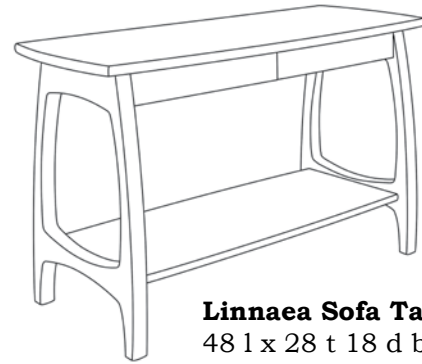

Crofters Sofa Table

53½ l x 25 t x 14 d

\$ 1,215 red oak or birch
 1,280 cherry or maple
 1,405 walnut, mahogany
 or ¼-sawn white oak stained dark

Hall Table (A)

58 l x 31 t x 18 d

\$ 1,700
 1,785
 1,965

**Hall Table (B)
 with lower shelf**

58 l x 31 t x 18 d

\$ 1,875
 1,960
 2,140

Linnaea Sofa Table

48 l x 28 t x 18 d bowfront top

\$ 1,900 red oak or birch
 2,050 cherry or maple
 2,355 walnut, mahogany
 or ¼-sawn white oak stained dark

Hall Table (C)