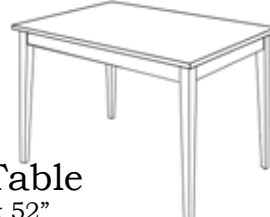

Art Song Round Table

46" diameter \$ 1,725
48" diameter \$ 1,795
1,815 1,885
2,000 2,075

Poetry to music. (photo #281)

Game

34" x 34"
Square Edge

oak or birch \$ 1,065
cherry or maple 1,120
mahogany or walnut 1,235

Add \$195 per drawer on glides;
add \$380 for a chessboard.

Tea Table

34" x 52"

Square edge

\$ 1,315
1,380
1,520

Seats 6 persons; 1" overhang;
slender taper legs (2" to 1 1/4")

Round 4-leg

46" diameter

\$ 2,365
2,490
2,740

25" clearance between table legs.
Seats 4 persons comfortably.

Extension

Walden

42" diameter

oak or birch \$ 3,205
cherry or maple 3,370
mahogany or walnut 3,710

Includes a self-stored, folded
18" leaf; opens to 42" x 60" oval.

Round Bistro Table

32" diameter

These 3-footed pedestal tables
come in two heights: counter
(36") or bar (42").

Counter	Bar
\$ 1,385	\$ 1,430
1,455	1,505
1,605	1,660

red oak or birch
1/4-sawn white oak, cherry or maple
walnut, mahogany, or white oak stained dark