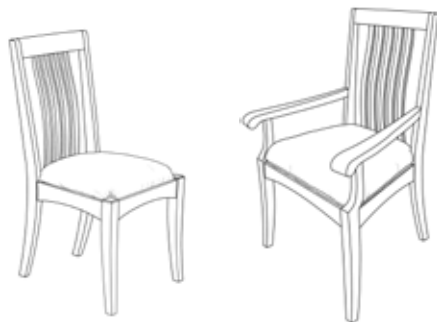

### Hamptons' many choices

44" h

**Hampton Tall**

Side Chair	Arm Chair
\$ 670	\$ 790
705	830
775	915

A traditional chair that sits well in any setting.

Fabric-back add \$95 to the tall-back.

red oak or birch  
 $\frac{1}{4}$ -sawn white oak, cherry or maple  
 walnut, mahogany, or white oak stained dark

40" h

**Hampton Short**

Side Chair	Arm Chair
\$ 635	\$ 760
670	800
740	880

Slat-back or ladder-back are the same price.

**Middleburg Chair**

37" tall—side chair

Side Chair	Arm Chair
\$ 635	\$ 760
670	800
740	880