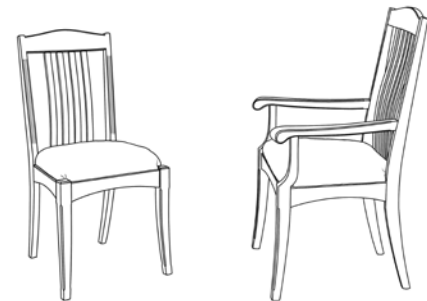

New American Federal

Side Chair	Arm Chair
$ 735	$ 855
775	900
850	990

The side chair is 38" tall and the arm chair is 41 $\frac{3}{4}$ " tall.