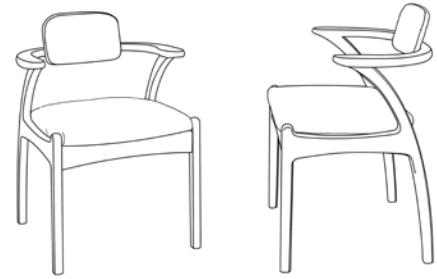

Linnaea

Arm Chair Only
$ 760
800
880

Back to the good times of the mid century. One yard fabric.