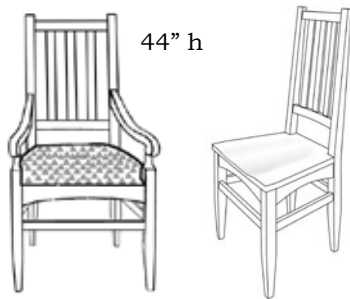

Hamptons' many choices

44" h

Hampton Tall

Side Chair	Arm Chair
$ 670	$ 790
705	830
775	915

A traditional chair that sits well in any setting.