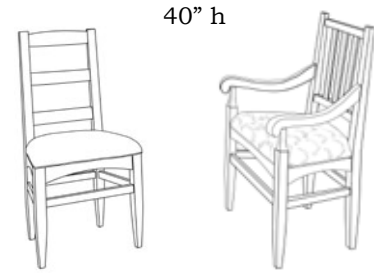

### Hamptons' many choices

44" h

**Hampton Tall**

Side Chair	Arm Chair
\$ 670	\$ 790
705	830
775	915

A traditional chair that sits well in any setting.

Fabric-back add \$95 to the tall-back.

red oak or birch  
 $\frac{1}{4}$ -sawn white oak, cherry or maple  
 walnut, mahogany, or white oak stained dark

40" h

**Hampton Short**

Side Chair	Arm Chair
\$ 635	\$ 760
670	800
740	880

Slat-back or ladder-back are the same price.

**Middleburg Chair**

37" tall—side chair

Side Chair	Arm Chair
\$ 635	\$ 760
670	800
740	880