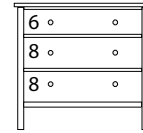

## The New American Craftsman Collection Dressers and Chests

*Craftsman pieces are 19" deep unless otherwise noted and are designed with wooden pegs. Doors in this style are frame and flat panel. The Craftsman Mirror Top includes two drawers with 1 jewelry caddy and 1 liner and the mirror is flat glass.*

Front View      Side View

Parmet

20<sup>3</sup>/<sub>8</sub>w x 24<sup>1</sup>/<sub>2</sub>h

red oak, birch      \$ 945  
maple, cherry      995  
mahogany, walnut 1,095

2-Drawer Bed Table

23<sup>5</sup>/<sub>8</sub>w x 24<sup>1</sup>/<sub>2</sub>h

\$ 1,015  
1,065  
1,175

3-Drwr Bed Table

23<sup>5</sup>/<sub>8</sub>w x 24<sup>1</sup>/<sub>2</sub>h

\$ 1,165  
1,225  
1,350

3-Drawer Chest

36<sup>3</sup>/<sub>4</sub>w x 33<sup>1</sup>/<sub>2</sub>h

\$ 1,645  
1,730  
1,905