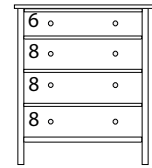

## The New American Craftsman Collection Dressers and Chests

*Craftsman pieces are 19" deep unless otherwise noted and are designed with wooden pegs. Doors in this style are frame and flat panel. The Craftsman Mirror Top includes two drawers with 1 jewelry caddy and 1 liner and the mirror is flat glass.*

\$ 1,015  
1,065  
1,175

3-Drwr Bed Table

23<sup>5</sup>/<sub>8</sub>w x 24<sup>1</sup>/<sub>2</sub>h

\$ 1,165  
1,225  
1,350

3-Drawer Chest

36<sup>3</sup>/<sub>4</sub>w x 33<sup>1</sup>/<sub>2</sub>h

\$ 1,645  
1,730  
1,905

4-Drawer Chest

36<sup>3</sup>/<sub>4</sub>w x 42<sup>1</sup>/<sub>2</sub>h

\$ 1,970  
2,070  
2,280

5-Drwr Tall Chest

36<sup>3</sup>/<sub>4</sub>w x 49<sup>1</sup>/<sub>2</sub>h

red oak, birch      \$ 2,405  
maple, cherry      2,530  
mahogany, walnut 2,785