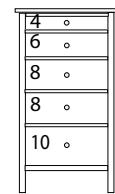

6-Drawer Chest

36<sup>3</sup>/<sub>4</sub>w x 56<sup>1</sup>/<sub>2</sub>h

\$ 2,735  
2,880  
3,170

7-Drawer Chest

41<sup>3</sup>/<sub>4</sub>w x 56<sup>1</sup>/<sub>2</sub>h

\$ 3,235  
3,405  
3,745

5-Drwr Low Chest

41<sup>3</sup>/<sub>4</sub>w x 38<sup>1</sup>/<sub>2</sub>h

\$ 2,410  
2,535  
2,790

Lingerie Chest

27<sup>1</sup>/<sub>2</sub>w x 49<sup>1</sup>/<sub>2</sub>h

\$ 2,090  
2,200  
2,420

Door Chest

1 adj. shelf behind door