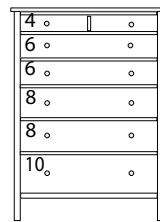

4-Drawer Chest

36<sup>3</sup>/<sub>4</sub>w x 42<sup>1</sup>/<sub>2</sub>h

\$ 1,970  
2,070  
2,280

5-Drwr Tall Chest

36<sup>3</sup>/<sub>4</sub>w x 49<sup>1</sup>/<sub>2</sub>h

red oak, birch      \$ 2,405  
maple, cherry      2,530  
mahogany, walnut 2,785

6-Drawer Chest

36<sup>3</sup>/<sub>4</sub>w x 56<sup>1</sup>/<sub>2</sub>h

\$ 2,735  
2,880  
3,170

7-Drawer Chest

41<sup>3</sup>/<sub>4</sub>w x 56<sup>1</sup>/<sub>2</sub>h

\$ 3,235  
3,405  
3,745

5-Drwr Low Chest

41<sup>3</sup>/<sub>4</sub>w x 38<sup>1</sup>/<sub>2</sub>h

\$ 2,410  
2,535  
2,790

Lingerie Chest

27<sup>1</sup>/<sub>2</sub>w x 49<sup>1</sup>/<sub>2</sub>h

\$ 2,090  
2,200  
2,420

Door Chest

1 adj. shelf behind door