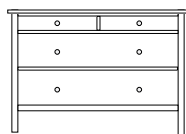

Mesa Dresser

48w x 33¹/₂h

red oak, birch $ 2,375
maple, cherry   2,495
mahogany, walnut 2,745