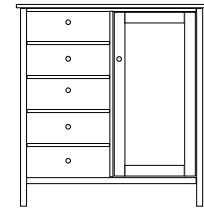

## The New American Craftsman Collection Dressers and Chests

*Craftsman pieces are 19" deep unless otherwise noted and are designed with wooden pegs. Doors in this style are frame and flat panel. The Craftsman Mirror Top includes two drawers with 1 jewelry caddy and 1 liner and the mirror is flat glass.*

41<sup>3</sup>/<sub>4</sub>w x 38<sup>1</sup>/<sub>2</sub>h

\$ 2,410  
2,535  
2,790

Lingerie Chest

27<sup>1</sup>/<sub>2</sub>w x 49<sup>1</sup>/<sub>2</sub>h

\$ 2,090  
2,200  
2,420

Door Chest

1 adj. shelf behind door

\$ 2,175  
2,285  
2,515

Four Drawer

Capt. Kidd's Chest

2 adj. shelves behind door

50<sup>1</sup>/<sub>2</sub>w x 42<sup>1</sup>/<sub>2</sub>h

\$ 2,505  
2,635  
2,900

Capt. Chest 22" d

Hanging bar/ 4 shelves