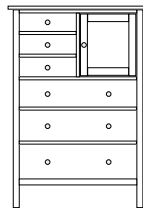

## The New American Craftsman Collection Dressers and Chests

*Craftsman pieces are 19" deep unless otherwise noted and are designed with wooden pegs. Doors in this style are frame and flat panel. The Craftsman Mirror Top includes two drawers with 1 jewelry caddy and 1 liner and the mirror is flat glass.*

41<sup>3</sup>/<sub>4</sub>w x 38<sup>1</sup>/<sub>2</sub>h

\$ 2,410  
2,535  
2,790

Lingerie Chest

27<sup>1</sup>/<sub>2</sub>w x 49<sup>1</sup>/<sub>2</sub>h

\$ 2,090  
2,200  
2,420

Door Chest

1 adj. shelf behind door