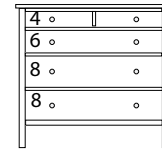

6-Drawer Chest

36<sup>3</sup>/<sub>4</sub>w x 56<sup>1</sup>/<sub>2</sub>h

\$ 2,735  
2,880  
3,170

7-Drawer Chest

41<sup>3</sup>/<sub>4</sub>w x 56<sup>1</sup>/<sub>2</sub>h

\$ 3,235  
3,405  
3,745

5-Drwr Low Chest

41<sup>3</sup>/<sub>4</sub>w x 38<sup>1</sup>/<sub>2</sub>h

\$ 2,410  
2,535  
2,790

Lingerie Chest

27<sup>1</sup>/<sub>2</sub>w x 49<sup>1</sup>/<sub>2</sub>h

\$ 2,090  
2,200  
2,420

Door Chest

1 adj. shelf behind door