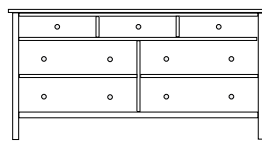

Grand Mesa

69w x 35¹/₂h

$ 3,375
3,550
3,905