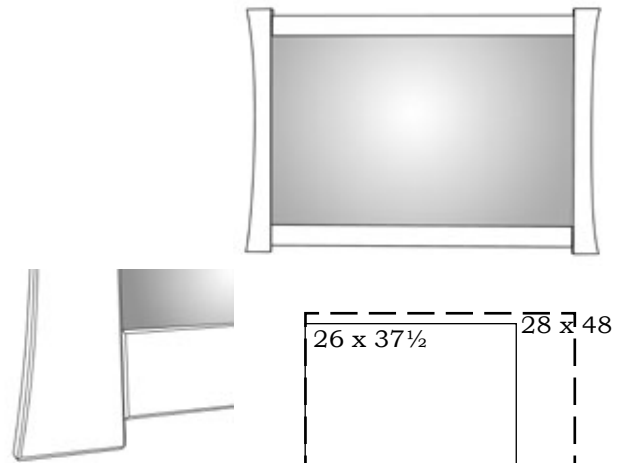

Assorted Wall Mirrors

Chamfered Wall Mirror

includes beveled glass

(Mirrors on the left may be hung in either direction)

24" x 35"	36" x 48"	61" x 21"
\$ 335	\$ 585	\$ 500
350	615	525
385	680	580

Craftsman Wall Mirror

Craftsman Wall Mirror with shelf

includes flat glass

add \$450 →
for the art glass
shown in Alexandria
showroom mirror

red oak or birch	32" x 48"	37" x 25"
1/4-sawn white oak, cherry or maple	\$ 665	\$ 460
walnut, mahogany, 1/4-sawn white oak stained dark	700	480
	770	530

Simply Beautiful Wall Mirrors

includes beveled glass

26" x 42"	32" x 52"	24" x 64"
\$ 520	\$ 700	\$ 665
545	735	695
600	810	765

Waterfall Wall Mirrors

includes flat glass

red oak or birch	26" x 37 1/2"	28" x 48"
1/4-sawn white oak, cherry or maple	\$ 435	\$ 555
walnut, mahogany, white oak stained	455	585
	500	645

Other sizes of mirrors can be priced by your salesperson.