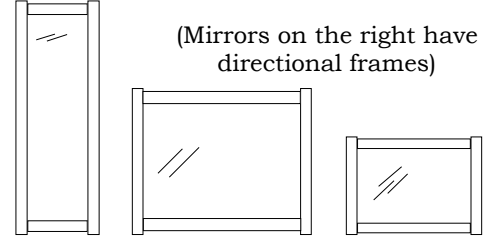

Assorted Wall Mirrors

Chamfered Wall Mirror

includes beveled glass

(Mirrors on the left may be hung in either direction)

24" x 35"	36" x 48"	61" x 21"
\$ 335	\$ 585	\$ 500
350	615	525
385	680	580

Craftsman Wall Mirror

includes flat glass

(Mirrors on the right have directional frames)

63" x 22"	36" x 48"	26" x 36"
\$ 505	\$ 590	\$ 340
530	620	355
585	685	390

Contemporary Wall Mirror

includes flat glass

24" x 35"	36" x 48"
\$ 335	\$ 585
350	615
385	680

Craftsman Wall Mirror with shelf

includes flat glass

add \$450 →
for the art glass
shown in Alexandria
showroom mirror

red oak or birch	32" x 48"	37" x 25"
1/4-sawn white oak, cherry or maple	\$ 665	\$ 460
walnut, mahogany, 1/4-sawn white oak stained dark	700	480
	770	530