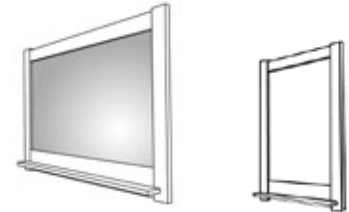

Assorted Wall Mirrors

Chamfered Wall Mirror

includes beveled glass

(Mirrors on the left may be hung in either direction)

24" x 35"	36" x 48"	61" x 21"
\$ 335	\$ 585	\$ 500
350	615	525
385	680	580

Craftsman Wall Mirror

includes flat glass

(Mirrors on the right have directional frames)

63" x 22"	36" x 48"	26" x 36"
\$ 505	\$ 590	\$ 340
530	620	355
585	685	390

Contemporary Wall Mirror

includes flat glass

24" x 35"	36" x 48"
\$ 335	\$ 585
350	615
385	680

Craftsman Wall Mirror with shelf

includes flat glass

add \$450 →
for the art glass
shown in Alexandria
showroom mirror

red oak or birch	32" x 48"	37" x 25"
1/4-sawn white oak, cherry or maple	\$ 665	\$ 460
walnut, mahogany, 1/4-sawn white oak stained dark	700	480
	770	530