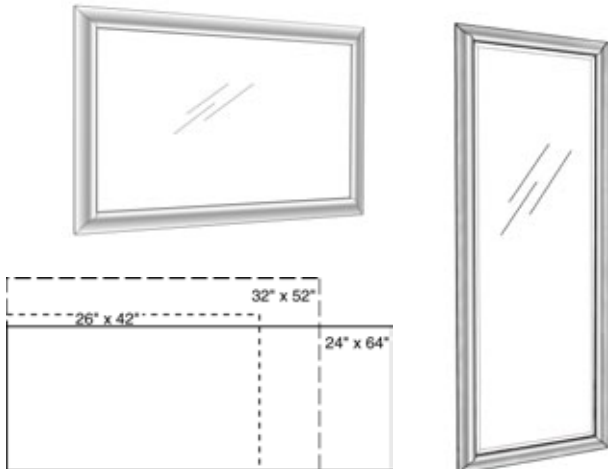

Assorted Wall Mirrors

Chamfered Wall Mirror

includes beveled glass

(Mirrors on the left may be hung in either direction)

24" x 35"	36" x 48"	61" x 21"
\$ 335	\$ 585	\$ 500
350	615	525
385	680	580

Craftsman Wall Mirror

includes flat glass

(Mirrors on the right have directional frames)

63" x 22"	36" x 48"	26" x 36"
\$ 505	\$ 590	\$ 340
530	620	355
585	685	390

Contemporary Wall Mirror

includes flat glass

24" x 35"	36" x 48"
\$ 335	\$ 585
350	615
385	680

Craftsman Wall Mirror with shelf

includes flat glass

add \$450 →
for the art glass
shown in Alexandria
showroom mirror

red oak or birch	32" x 48"	37" x 25"
1/4-sawn white oak, cherry or maple	\$ 665	\$ 460
walnut, mahogany, 1/4-sawn white oak stained dark	700	480
	770	530

Simply Beautiful Wall Mirrors

includes beveled glass

26" x 42"	32" x 52"	24" x 64"
\$ 520	\$ 700	\$ 665
545	735	695
600	810	765

Waterfall Wall Mirrors

includes flat glass

red oak or birch	26" x 37 1/2"	28" x 48"
1/4-sawn white oak, cherry or maple	\$ 435	\$ 555
walnut, mahogany, white oak stained	455	585
	500	645