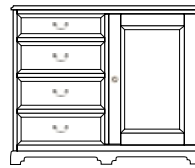

Four Drawer

Capt. Kidd's Chest
2 adj. shelves behind door
48w x 40h

$ 2,730
2,870
3,160