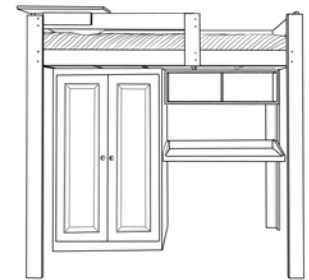

Twin Loft Bed
36" wide Closet
42" desk & bookcase
Night shelf (6" legs)

$ 3,600
3,690