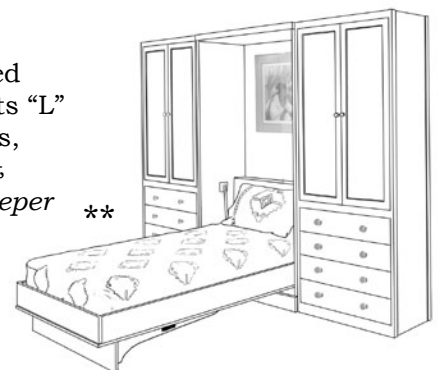

Craftsman Bed

*Low Footboard
Version #1*

\$ 2,289
2,408
2,650

Twin Loft Bed
Bunk with 3 drawers
Headboard
(legs are 5' 6" tall)

\$ 2,885
3,030

Twin Loft Bed
36" wide Closet
42" desk & bookcase
Night shelf (6" legs)

All Loft Beds include the ladder.

red oak
birch or maple

\$ 3,600
3,690

Bedrooms in a Nutshell

**

Twin Side-bed
Panel Bed
Includes
Serta Perfect Sleeper
innerspring mattress

\$ 3,715	oak or birch
3,885	maple or cherry
4,235	walnut or mahogany

Twin Panel Bed
and (2) Wall Units "L"
Includes lights,
headboard &
Serta Perfect Sleeper

**

\$ 8,630
9,065
9,915

** Wall Beds are priced here with the recommended mattress & installation.