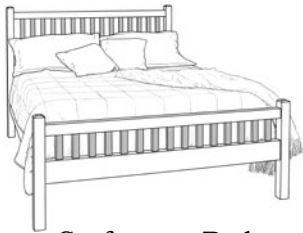

Linnaea Bed

red oak, birch \$ 3,240  
 maple, cherry 3,410  
 walnut, mahogany 3,755

Artisan Sleigh Bed

\$ 3,240  
 3,410  
 3,755

Waterfall Bed with six drawers

\$ 4,275  
 4,420  
 4,720

Pedestal bed, 5 drawers, slope headboard & nitestands

\$ 6,725  
 7,030  
 7,645

Craftsman Bed

red oak, birch \$ 2,820  
 maple, cherry 2,965  
 walnut, mahogany 3,265

Craftsman Bed Tall footboard

\$ 2,820  
 2,965  
 3,265

Craftsman Bed Low footboard #2

\$ 2,735  
 2,875  
 3,165