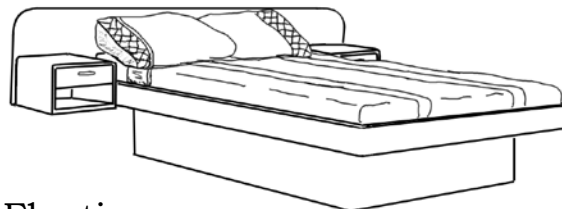

These headboards have one door (twin), or two doors (all other sizes); behind each door is a single large cabinet which contains two removable solid shelves. Perfect for reading in bed!

Bookcase

42" high x 12" deep

Twin	Full	Queen	King
\$ 695	\$ 940	\$ 1,000	\$ 1,415
725	985	1,050	1,485
790	1,085	1,155	1,635

Free-standing, this headboard can be used with customers' metal frames. It has open book shelves above the back-rest area. This is not a storage headboard.