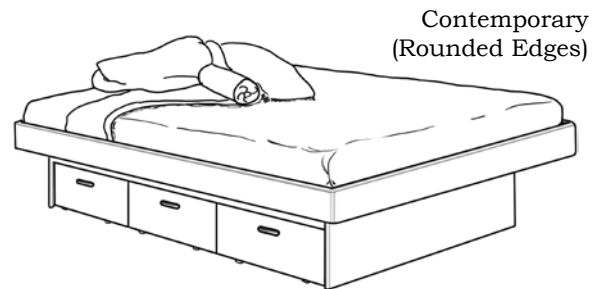

The recessed pedestal of this bed includes five drawers (three on one side and two larger drawers on the other side). The storage, sloped headboard is perfect for reading in bed. Each nightstand is wired with a phone jack and two electrical outlets. The thickness of your mattress will determine the height of the headboard and night stands. If it is more than 10½" thick, there will be a custom fee of \$315 for four (instead of three) drawers in the nightstands (This extra charge is \$365 in the *Classic* style). The *Classic* style option, detailing shown at right, adds \$ 1,400 to the price of this bed-headboard-nightstand package at the 3-drawer height.

Pedestal Beds à la carte:

	Twin 41½ x 77½	Long Tw 41½ x 82½	Full 56½ x 77½	Queen 62½ x 82½	King 79½ x 82½
#1	\$ 1,465	\$ 1,640	\$1,720	\$1,860	\$2,420
#2	1,535	1,720	1,810	1,960	2,545
#3	1,690	1,895	1,995	2,155	2,800

#1, #2 & #3 are the same wood categories as above. The base price includes either a closed pedestal (fully enclosed, solid hardwood with no option for drawers) or an open pedestal which is set up for optional drawers. Twin-size beds may have drawers on one side only. Full, queen and king sizes may have drawers on both sides. "One side open and one side closed" is custom: add \$70