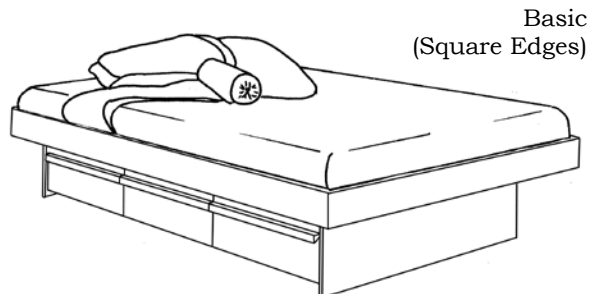

The recessed pedestal of this bed includes five drawers (three on one side and two larger drawers on the other side). The storage, sloped headboard is perfect for reading in bed. Each nightstand is wired with a phone jack and two electrical outlets. The thickness of your mattress will determine the height of the headboard and night stands. If it is more than 10½" thick, there will be a custom fee of \$315 for four (instead of three) drawers in the nightstands (This extra charge is \$365 in the *Classic* style). The *Classic* style option, detailing shown at right, adds \$ 1,400 to the price of this bed-headboard-nightstand package at the 3-drawer height.

Pedestal Beds à la carte:

	Twin 41½ x 77½	Long Tw 41½ x 82½	Full 56½ x 77½	Queen 62½ x 82½	King 79½ x 82½
#1	\$ 1,465	\$ 1,640	\$1,720	\$1,860	\$2,420
#2	1,535	1,720	1,810	1,960	2,545
#3	1,690	1,895	1,995	2,155	2,800

#1, #2 & #3 are the same wood categories as above. The base price includes either a closed pedestal (fully enclosed, solid hardwood with no option for drawers) or an open pedestal which is set up for optional drawers. Twin-size beds may have drawers on one side only. Full, queen and king sizes may have drawers on both sides. "One side open and one side closed" is custom: add \$70