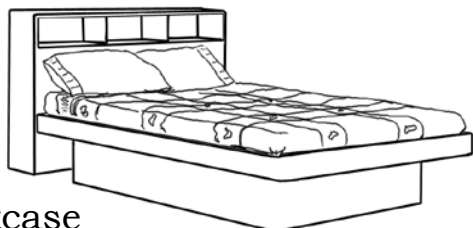

Headboards for Platform Pedestal Beds

Plain or Oval Headboards

35 3/4" to top of headboard

Twin	Full	Queen	King
\$ 405	\$ 500	\$ 535	\$ 730
425	525	560	765
470	580	620	845

Plain and Oval headboards are attached to the band of the bed. *Contemporary* style has bullnosed edges; *Basic* style has square edges. Both are 3/4" thick solid hardwood.

Slope

Height varies according to mattress thickness

	Twin	Full	Queen	King
red oak or birch	\$ 1,270	\$ 1,535	\$ 1,610	\$ 2,075
1/4-sawn white oak, maple or cherry	1,335	1,615	1,690	2,180
walnut or mahogany	1,470	1,780	1,860	2,400

These headboards have one door (twin), or two doors (all other sizes); behind each door is a single large cabinet which contains two removable solid shelves. Perfect for reading in bed!

Bookcase

42" high x 12" deep