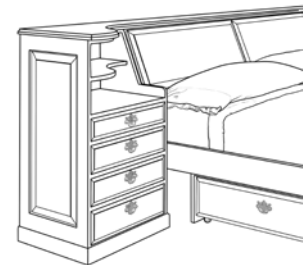

Platform Pedestal Beds

Pedestal Bed with Slope Headboard and Nightstands

	Full 100 ½" wide	Queen 106 ½" w	King 123 ½" w
red oak or birch	\$6,520	\$6,725	\$7,760
¼-sawn white oak, cherry or maple	6,810	7,030	8,115
walnut, mahogany, or white oak stained dark	7,405	7,645	8,840

The recessed pedestal of this bed includes five drawers (three on one side and two larger drawers on the other side). The storage, sloped headboard is perfect for reading in bed. Each nightstand is wired with a phone jack and two electrical outlets. The thickness of your mattress will determine the height of the headboard and night stands. If it is more than 10½" thick, there will be a custom fee of \$315 for four (instead of three) drawers in the nightstands (This extra charge is \$365 in the *Classic* style). The *Classic* style option, detailing shown at right, adds \$ 1,400 to the price of this bed-headboard-nightstand package at the 3-drawer height.

These headboards have one door (twin), or two doors (all other sizes); behind each door is a single large cabinet which contains two removable solid shelves. Perfect for reading in bed!

Bookcase

42" high x 12" deep