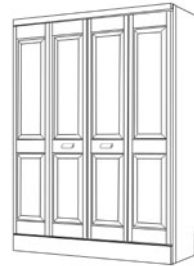

Murphy Bed

Complete Murphy Package

Bed Size	Wood:	Birch or Oak	Cherry or Maple	Mahogany or Walnut
Twin	(45¼w x 82h x 23d)	\$ 3,730	\$ 3,840	\$ 4,070
Long Twin	(45¼w x 87h x 23d)	3,925	4,040	4,275
Full	(60¼w x 82h x 23d)	4,640	4,780	5,070
Queen	(66¼w x 87h x 23d)	5,145	5,300	5,615
King	(84¼w x 87h x 23d)	6,565	6,755	7,140

Above prices include a Traditional cabinet (with satin brass handles) or a Tansu cabinet (with black handles and 270° hinges—same price); lights (dimmer switch in the headboard); a grommet in the headboard; the steel SL Murphy mechanism; an 8" TempurPedic® AdvantageBed mattress and complete installation. A different mattress may be chosen at a different price. The cabinet has its own floor, to which the mechanism is attached. The cabinet is secured to customer's wall.

Optional Cathedral-top doors
\$ 180 King, Queen & Full \$ 145 Twin

Optional Crown Molding
(Traditional, Modern Tansu, or Craftsman)
\$ 355 Ki \$ 275 Qu \$ 270 Fu \$ 210 Tw

Spacer bar (to use between wall unit & bed when needed.) \$ 80

Murphy Bed wall system with Tansu details, modern crown and lights

The Murphy Bed lends itself to many room uses, and can have a variety of wall units next to it. The arrangement shown in our Alexandria store (and shown in the graphic above) has a modern-look crown, lots of lights and is priced as follows: