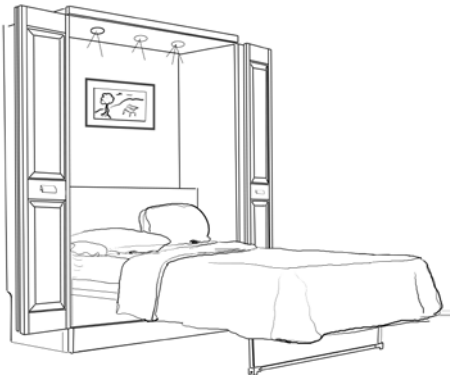

Murphy Bed

Complete Murphy Package

Bed Size	Wood:	Birch or Oak	Cherry or Maple	Mahogany or Walnut
Twin	(45¼w x 82h x 23d)	\$ 3,730	\$ 3,840	\$ 4,070
Long Twin	(45¼w x 87h x 23d)	3,925	4,040	4,275
Full	(60¼w x 82h x 23d)	4,640	4,780	5,070
Queen	(66¼w x 87h x 23d)	5,145	5,300	5,615
King	(84¼w x 87h x 23d)	6,565	6,755	7,140

Above prices include a Traditional cabinet (with satin brass handles) or a Tansu cabinet (with black handles and 270° hinges—same price); lights (dimmer switch in the headboard); a grommet in the headboard; the steel SL Murphy mechanism; an 8" TempurPedic® AdvantageBed mattress and complete installation. A different mattress may be chosen at a different price. The cabinet has its own floor, to which the mechanism is attached. The cabinet is secured to customer's wall.

Optional Cathedral-top doors
\$ 180 King, Queen & Full \$ 145 Twin

Optional Crown Molding
(Traditional, Modern Tansu, or Craftsman)
\$ 355 Ki \$ 275 Qu \$ 270 Fu \$ 210 Tw

Spacer bar (to use between wall unit & bed when needed.) \$ 80

Murphy Bed wall system with Tansu details, modern crown and lights

The Murphy Bed lends itself to many room uses, and can have a variety of wall units next to it. The arrangement shown in our Alexandria store (and shown in the graphic above) has a modern-look crown, lots of lights and is priced as follows: