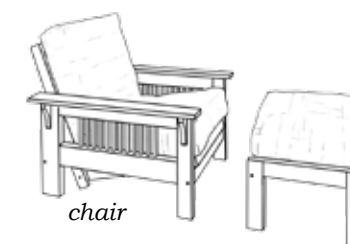

chair

Twin chair beds are built to-order in our normal delivery time frame. The chair mattress measures 39 x 54 and only becomes twin bed size when paired with the 39 x 21 ottoman mattress.