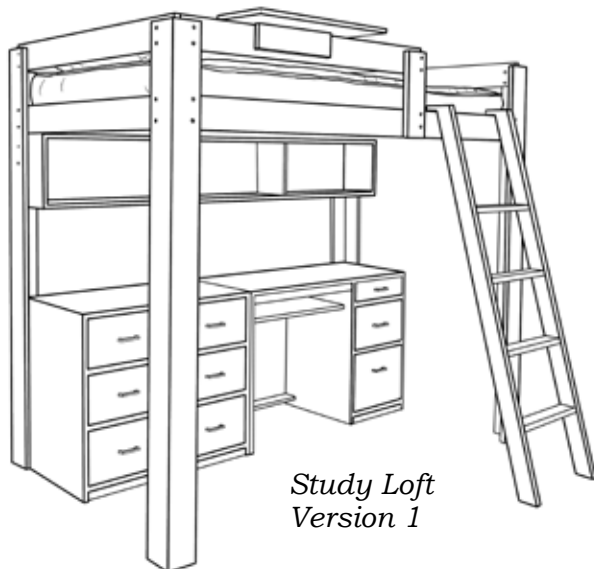

Loft Beds

<u>Size</u>	<u>Red oak</u>	<u>Maple or Birch</u>	<u>Dimensions</u>
<i>Twin</i>	$ 1,725	$1,815	44" w x 80" l
<i>Long Twin</i>	1,805	1,900	44" w x 85" l
<i>Full</i>	2,015	2,120	59" w x 80" l
<i>Queen</i>	2,305	2,425	65" w x 85" l

Each loft bed is freestanding, made-to-order and crafted from 1" thick solid hardwood. Ladders, guardrails and platform are included in the base price of the bed. The above prices are for lofts with 6' legs (suitable for 8' ceilings.) For a loft with 7' legs, suitable for 9' ceilings, add $60.00. Ladders come with four steps and measure 20" out from the bed. The ladder opening may be placed in a variety of locations.

We recommend that you don't use any mattress thicker than 8 inches. Our *Night Whisper* innerspring and our *Crown Royal* foam mattresses both work well for this bed.

*Study Loft
Version 1*

$5,035	red oak
5,125	birch
5,265	maple

Our delivery crew carries both chrome and brass-plated bolts, and will set your loft up with the type you choose.

Accessories

Night shelf:		$ 95
Bookcase:	width of bed	$ 370
	length of bed	$ 455
If the bookcase is to be mounted to the wall we build it slightly differently and include mounting: <i>add</i> $ 100		
Floating desk:	width	$ 370
	length	$ 465
Keyboard tray		$ 165
Beveled leg (for 2nd bed):		$ 60
Extra step ladder (for little bodies):		$ 60
Angle braces:	2 legs	$ 70
	4 legs	$ 90
Closet:	comes with either a hanging bar & one shelf or 4 adjustable shelves. (indicate which)	$1,040