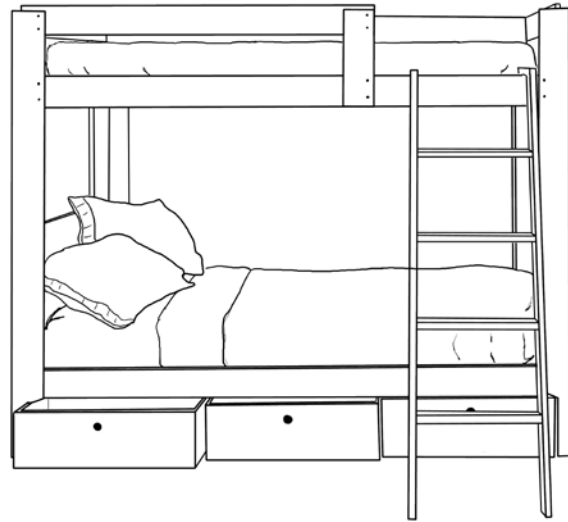

Lower Bed Options

Traditional Bunk

(add to price of Loft on front)

Bunk legs are
5' 6"

	red oak	maple or birch
Twin Bunk	$ 435	$ 455
Long Twin Bunk	505	530
Headboard	155	160
Short Loft Legs	360	375
3 drawers 19" deep	570	600
trundle* or 3 drawers 24" deep	650	680
3 drawers 36" deep	680	710

*when we put a trundle under the lower bed, we raise the lower bed by 2" so that the trundle will have a 9¼" inside depth.

Sleeps-three Loft

Red oak	Birch	Maple
$ 7,050	$ 7,155	$ 7,350

Includes full-size loft, with night-shelf, beveled leg and bookcase; twin size *basic platform pedestal bed* with two drawers with bar pulls; twin size bookcase headboard; five-drawer modular chest with brass handles.

Mattresses sold separately.

Beds, headboards and chests to create your own Loft environment

Please let your sales person know how you want your loft, its ladder and other pieces arranged.

	red oak or birch	maple		red oak or birch	maple
Twin basic pedestal bed	$ 1,420	$ 1,490	Modular (with brass pulls)		
Long twin pedestal bed	1,590	1,670	3-drawer chest	$ 1,265	$ 1,330
2 drawers with wood bar pulls		$ 410	4-drawer chest	1,580	1,660
3 drawers with wood bar pulls		505	5-drawer chest	1,900	1,995
Basic bookcase headboard	695	725	Modular student desk	1,495	1,570
Basic plain headboard	405	425	3-drawer desk mate	845	885

Rockville (301) 770-0337
Federal Plaza
1-800-842-6119

Alexandria
(703) 379-7299
Bradlee Center

Woodbridge
(703) 643-1044
Featherstone Industrial

Fairfax (703) 537-0600
Pender Village
1-800-842-6119