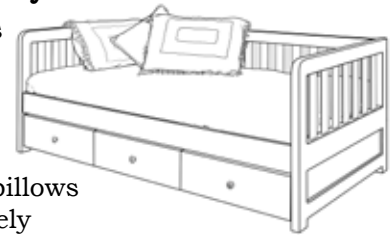

## Beds outside the bedroom...

### Twin Futon Chair Bed

mattress sizes:  
39 x 54 chair  
39 x 20 ottoman

\$ 2,205  
2,320  
2,555

red oak or birch  
¼-sawn white oak, cherry or maple  
walnut, mahogany, or ¼-sawn white oak stained dark

Chair Beds are built to-order in our normal delivery time frame. The chair, foam-core futon mattress measures 39 x 54 and only becomes twin bed size when the ottoman is added. Prices include the wood frame, futon mattresses, and solid-color, washable twill covers. Upgrade fabrics are available.

### Spindlewood Daybed

with 3 drawers

Mattress and pillows priced separately

\$ 2,525  
2,615  
2,800

A lounging couch, like the daybeds below, only with drawers. (It could have a trundle instead of the drawers, but the clearance underneath is only 10", so the trundle would be 2" shallower than the Danish and Crofters trundles.)