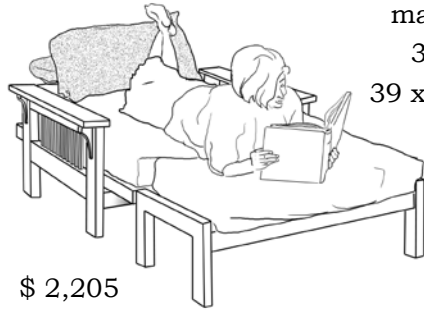

Beds outside the bedroom...

Twin Futon Chair Bed

mattress sizes:
39 x 54 chair
39 x 20 ottoman

$ 2,205
2,320
2,555

red oak or birch
¼-sawn white oak, cherry or maple
walnut, mahogany, or ¼-sawn white oak stained dark

Chair Beds are built to-order in our normal delivery time frame. The chair, foam-core futon mattress measures 39 x 54 and only becomes twin bed size when the ottoman is added. Prices include the wood frame, futon mattresses, and solid-color, washable twill covers. Upgrade fabrics are available.