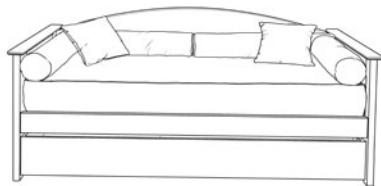

Crofters Day Bed

These are lounging couches. One curls up in a back corner, with feet tucked underneath, to read a good book or gossip with friends.

Mattresses are all 38 x 74.

The top of the mattress is about 25" from the floor.