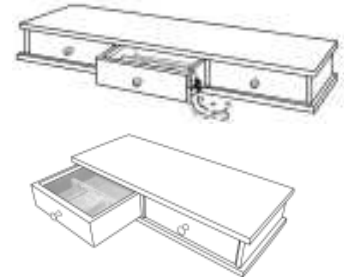

Accessories kept in stock

Dictionary Stand

26" w x 15" d
x 42" tall

The Dictionary Stand may be built to-order with a flip-up storage top for \$220 more.

\$ 1,015
1,065
1,175

We also keep various Waterfall Occasional Tables in stock. These are listed on another price sheet. Ask your salesperson for availability.

Bungalow Round End Table

20" diameter x 20" h

\$ 470
490
540

Red oak or birch
¼-sawn white oak, cherry or maple
Walnut, mahogany, ¼-sawn white oak stained dark

Plant Stand

11¼" square
x 27" tall
(2) 8" square shelves
\$ 115 from stock only

Oval Mirror

26" x 36"
Beveled Glass
Chamfer edges
\$ 415 from stock
\$ 555 to Order

Hillgren's Jewelry Box

11" wide x 9" deep
x 5½" tall
\$150
Mirror backed
lift-up top

Jewelry Caddy

2-drawer 3 drawer
\$ 355 \$ 435
From stock: These pieces have a caddy in one drawer and a liner in the other one or two. Choices are *Hunter*, *Royal* or *Garnet*.