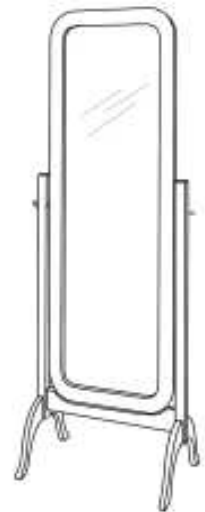

Cheval Mirror

71¼" tall

From Stock
$ 990
To Order
$ 1,055