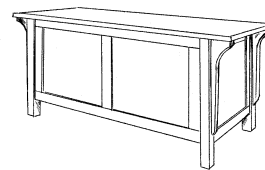

Entrance Bench
38w x 35t x 19d
\$ 2,755
2,900
3,190

Crofters Sofa Table
53½w x 25t x 14d
\$ 1,215
1,280
1,405

All-wood Screen
3 @ 23" w x 67" t
\$ 2,270
2,385
2,625

Traditional Cedar Chest
42w x 22d x 24t
Oak/Birch \$ 1,760
Maple/Cherry 1,850
Mahog/Walnut 2,035