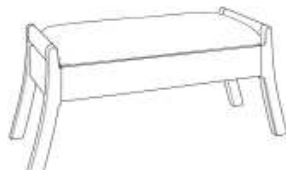

*plus cost of glass

Art Glass Screen
3 @ 23 w x 67 t
Oak/Birch *$ 2,270
Maple/Cherry *2,385
Mahog/Walnut *2,625

Craftsman Library*
41w x 52t x 14d
$ 2,415
2,540
2,795

Entrance Bench
38w x 35t x 19d
$ 2,755
2,900
3,190

Crofters Sofa Table
53½w x 25t x 14d
$ 1,215
1,280
1,405

All-wood Screen
3 @ 23" w x 67" t
$ 2,270
2,385
2,625

Traditional Cedar Chest
42w x 22d x 24t
Oak/Birch $ 1,760
Maple/Cherry 1,850
Mahog/Walnut 2,035

Contemporary Cedar Chest
42w x 22d x 24t
$ 1,805
1,900
2,090

Hall Table (A)
58w x 31t x 18d
$ 1,700
1,785
1,965

Craftsman Cedar Chest
49w x 24d x 24t
$ 2,165
2,275
2,505

Craftsman Bench Chest
53w x 17d x 18t
$ 1,810
1,905
2,100

Cedar lined

Artisan Window Bench
52w x 22t x 18½d
(requires 1½ yards fabric)
Oak/Birch $ 1,470
Maple/Cherry 1,545
Walnut/Mahog 1,700

Shinto Bench
20w x 17t x 13d
$ 755
795
825

Hall Table (B) with lower shelf
58w x 31t x 18d
$ 1,955
2,055
2,265

Hall Table (C) with 2 drawers
48w x 31t x 16d
$ 1,355
1,425
1,570

Vanity Stools
19½ x 15½
Hampton Stool

Workstation Stool
(16½" square) or
Vanity Stool with
Casters

$ 380
395
435

$ 475
495
545

Nantucket Benches
15" deep x 17.5" tall x 3 lengths

48"	60"	72"
$ 880	$ 910	$ 945
925	960	995
1,020	1,055	1,095

*The Library includes a finished back, lights and dimmer switch; art glass is optional.

Other Hall Table sizes may be built; please ask your salesperson.

All Cedar Chests include interior cedar lining and a sliding drawer. The Bench Chest has cedar lining but no drawer. The Entrance Chest has a Craftsman style barrister door on front, and requires 1½ yards of customer-supplied fabric.