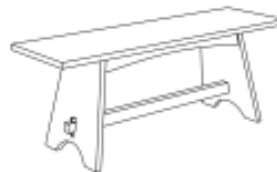

Cedar lined

Artisan Window Bench
52w x 22t x 18½d
(requires 1½ yards fabric)
Oak/Birch \$ 1,470
Maple/Cherry 1,545
Walnut/Mahog 1,700

Shinto Bench
20w x 17t x 13d
\$ 755
795
825

Hall Table (B) with lower shelf
58w x 31t x 18d
\$ 1,955
2,055
2,265

Hall Table (C) with 2 drawers
48w x 31t x 16d
\$ 1,355
1,425
1,570

Vanity Stools
19½ x 15½
Hampton Stool

Workstation Stool
(16½" square) or
Vanity Stool with
Casters

\$ 380
395
435

\$ 475
495
545

Nantucket Benches
15" deep x 17.5" tall x 3 lengths