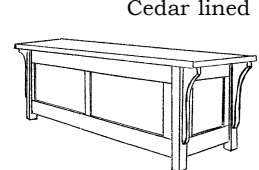

From Stock
\$ 990
To Order
\$ 1,055

*plus cost of glass

Art Glass Screen
3 @ 23 w x 67 t
Oak/Birch *\$ 2,270
Maple/Cherry *2,385
Mahog/Walnut *2,625

Craftsman Library*
41w x 52t x 14d
\$ 2,415
2,540
2,795

Entrance Bench
38w x 35t x 19d
\$ 2,755
2,900
3,190

Crofters Sofa Table
53½w x 25t x 14d
\$ 1,215
1,280
1,405

All-wood Screen
3 @ 23" w x 67" t
\$ 2,270
2,385
2,625

Traditional Cedar Chest
42w x 22d x 24t
Oak/Birch \$ 1,760
Maple/Cherry 1,850
Mahog/Walnut 2,035