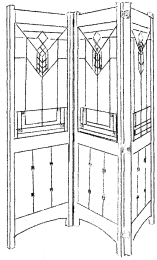

Oval Mirror

26" x 36"
Beveled Glass
Chamfer edges
\$ 415 from stock
\$ 555 to Order

Hillgren's Jewelry Box

11" wide x 9" deep
x 5½" tall
\$150
Mirror backed
lift-up top

Jewelry Caddy

2-drawer 3 drawer
\$ 355 \$ 435
From stock: These pieces have a caddy in one drawer and a liner in the other one or two. Choices are *Hunter*, *Royal* or *Garnet*.

Hall Tree

72½" tall

From Stock
only
\$ 655

CD Case

holds 550 CDs
27" w x 7¾" d
x 68" tall

From Stock
\$ 630
To Order
\$ 730

Cheval Mirror

71¼" tall

From Stock
\$ 990
To Order
\$ 1,055

*plus cost of glass

Art Glass Screen
3 @ 23 w x 67 t
Oak/Birch *\$ 2,270
Maple/Cherry *2,385
Mahog/Walnut *2,625

Craftsman Library*
41w x 52t x 14d
\$ 2,415
2,540
2,795

Entrance Bench
38w x 35t x 19d
\$ 2,755
2,900
3,190

Crofters Sofa Table
53½w x 25t x 14d
\$ 1,215
1,280
1,405

All-wood Screen
3 @ 23" w x 67" t
\$ 2,270
2,385
2,625

Traditional Cedar Chest
42w x 22d x 24t
Oak/Birch \$ 1,760
Maple/Cherry 1,850
Mahog/Walnut 2,035