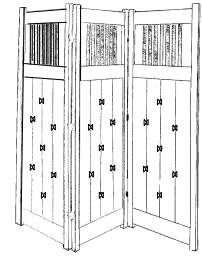

*plus cost of glass

Art Glass Screen
3 @ 23 w x 67 t
Oak/Birch *$ 2,270
Maple/Cherry *2,385
Mahog/Walnut *2,625

Craftsman Library*
41w x 52t x 14d
$ 2,415
2,540
2,795

Entrance Bench
38w x 35t x 19d
$ 2,755
2,900
3,190

Crofters Sofa Table
53½w x 25t x 14d
$ 1,215
1,280
1,405

All-wood Screen
3 @ 23" w x 67" t
$ 2,270
2,385
2,625