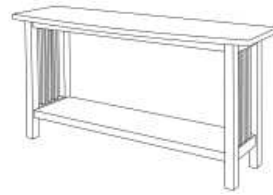

*plus cost of glass

Art Glass Screen
3 @ 23 w x 67 t
Oak/Birch *$ 2,270
Maple/Cherry *2,385
Mahog/Walnut *2,625

Craftsman Library*
41w x 52t x 14d
$ 2,415
2,540
2,795

Entrance Bench
38w x 35t x 19d
$ 2,755
2,900
3,190

Crofters Sofa Table
53½w x 25t x 14d
$ 1,215
1,280
1,405

All-wood Screen
3 @ 23" w x 67" t
$ 2,270
2,385
2,625